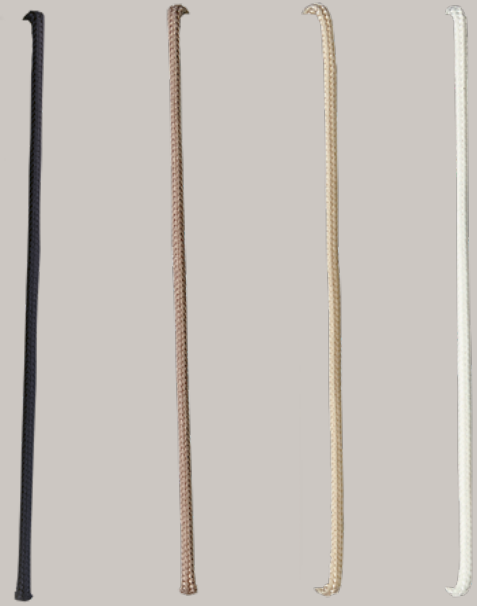

LIFT CORD – MANUAL OPERATION

Black   Brown   Beige   White

OPERATING CORD – MANUAL OPERATION

EYELETS