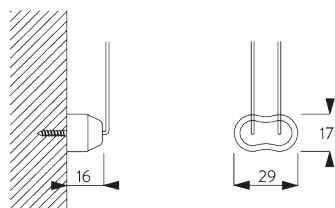

- Stainless steel bead chain
- Click-in brackets

SYSTEM SPECIFICATIONS

A. SYSTEM DIMENSIONS

1.6 m

25 cm

3 m

4.8 m²

1.3 kg

SG 10680
Bracket

SG 10683
Bracket cover

SG 10684
Cover

**E. FITTING WITH
SIDE GUIDE
OPTION**

Single system

Double system (side-by-side installation)

SG 8235
Side guide wire base short

SG 8236
Side guide wire base long

SG 8237
Side guide wire holder

SG 8249
Side guide device

SG 10643
Side guide wire \varnothing 1.3 mm x 4.2 m

SG 10669
Side guide double base long

SG 10673
Side guide double base short

SG 10676
Device

SG 10686
Side guide end cover