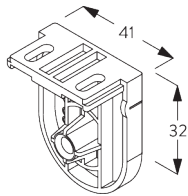

FITTING

A. FITTING INFORMATION

For detailed fitting information, visit the Silent Gliss website, login section.

Fixing points

B. CEILING FITTING

SG 10679
Bracket

SG 10680
Bracket

SG 10683
Bracket cover

SG 10684
Cover

C. WALL FITTING

SG 10679
Bracket

SG 10680
Bracket

SG 10683
Bracket cover

SG 10684
Cover

D. RECESS FITTING

SG 10679
Bracket

SG 10680
Bracket

SG 10683
Bracket cover

SG 10684
Cover

**E. FITTING WITH
SIDE GUIDE
OPTION**

Single system

Double system (side-by-side installation)

SG 8235
Side guide wire base short

SG 8236
Side guide wire base long

SG 8237
Side guide wire holder

SG 8249
Side guide device

SG 10643
Side guide wire \varnothing 1.3 mm x 4.2 m

SG 10669
Side guide double base long

SG 10673
Side guide double base short

SG 10676
Device

SG 10686
Side guide end cover