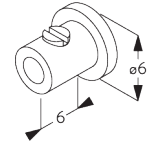

SG 10680
Bracket

SG 10683
Bracket cover

SG 10684
Cover

**E. FITTING WITH
SIDE GUIDE
OPTION**

Single system

Double system (side-by-side installation)

SG 8235
Side guide wire base short

SG 8236
Side guide wire base long

SG 8237
Side guide wire holder

SG 8249
Side guide device

SG 10643
Side guide wire \varnothing 1.3 mm x 4.2 m

SG 10669
Side guide double base long

SG 10673
Side guide double base short

SG 10676
Device

SG 10686
Side guide end cover

SG 10701
Side guide double wire holder

SG 10706
Side guide wire \varnothing 1.3 mm x 2.6 m

SYSTEM OPTIONS

A. FABRIC ROLL-OFF

A: Fabric roll-off window side (standard)
B: Fabric roll-off room side (option)

B. SIDE GUIDES

Additional parts:

- 2x SG 8235 Side guide wire base short
- 2x SG 8237 Side guide wire holder
- 2x SG 8249 Side guide device
- 2x SG 10676 Device
- 2x SG 10686 Side guide end cover
- 2x SG 10706 Side guide wire \varnothing 1.3 mm x 2.6 m