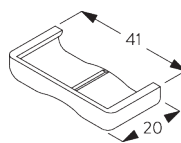

FITTING

A. FITTING INFORMATION

For detailed fitting information, visit the Silent Gliss website, login section.

Fixing points

B. CEILING FITTING

SG 10679
Bracket

SG 10680
Bracket

SG 10683
Bracket cover

SG 10684
Cover

C. WALL FITTING

SG 10679
Bracket

SG 10680
Bracket

SG 10683
Bracket cover

SG 10684
Cover

D. RECESS FITTING

SG 10679
Bracket

SG 10680
Bracket

SG 10683
Bracket cover

SG 10684
Cover

**E. FITTING WITH
SIDE GUIDE
OPTION**

Single system

Double system (side-by-side installation)

SG 8235
Side guide wire base short

SG 8236
Side guide wire base long