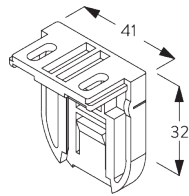

FITTING

A. FITTING INFORMATION

For detailed fitting information, visit the Silent Gliss website, login section.

Fixing points

B. CEILING FITTING

SG 10679
Bracket

SG 10680
Bracket

SG 10683
Bracket cover

SG 10684
Cover

C. WALL FITTING

SG 10679
Bracket

SG 10680
Bracket

SG 10683
Bracket cover

SG 10684
Cover

D. RECESS FITTING

SG 10679
Bracket

SG 10680
Bracket

SG 10683
Bracket cover

SG 10684
Cover

**E. FITTING WITH
SIDE GUIDE
OPTION**

Single system

Double system (side-by-side installation)

SG 8235
Side guide wire base short

SG 8236
Side guide wire base long