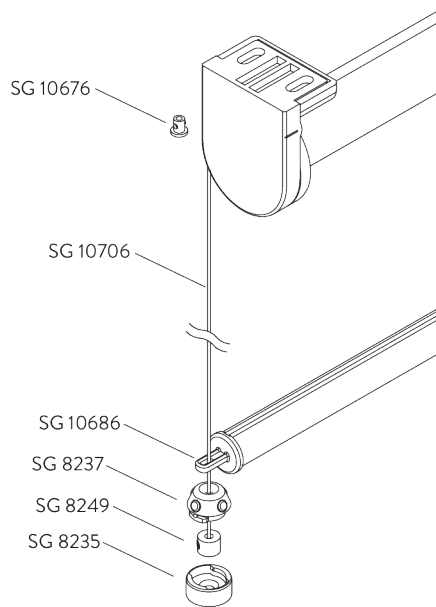

- Stainless steel bead chain
- Click-in brackets

SYSTEM SPECIFICATIONS

A. SYSTEM DIMENSIONS

1.6 m

25 cm

3 m

4.8 m²

1.3 kg

SG 8237
Side guide wire holder

SG 8249
Side guide device

SG 10643
Side guide wire \varnothing 1.3 mm x 4.2 m

SG 10669
Side guide double base long

SG 10673
Side guide double base short

SG 10676
Device

SG 10686
Side guide end cover

SG 10701
Side guide double wire holder

SG 10706
Side guide wire \varnothing 1.3 mm x 2.6 m

SYSTEM OPTIONS

A. FABRIC ROLL-OFF

A: Fabric roll-off window side (standard)
B: Fabric roll-off room side (option)

B. SIDE GUIDES

Additional parts:

- 2x SG 8235 Side guide wire base short
- 2x SG 8237 Side guide wire holder
- 2x SG 8249 Side guide device
- 2x SG 10676 Device
- 2x SG 10686 Side guide end cover
- 2x SG 10706 Side guide wire \varnothing 1.3 mm x 2.6 m