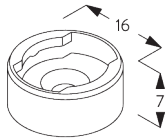

SG 10680
Bracket

SG 10683
Bracket cover

SG 10684
Cover

**E. FITTING WITH
SIDE GUIDE
OPTION**

Single system

Double system (side-by-side installation)

SG 8235
Side guide wire base short

SG 8236
Side guide wire base long

SG 8237
Side guide wire holder

SG 8249
Side guide device

SG 10643
Side guide wire \varnothing 1.3 mm x 4.2 m

SG 10669
Side guide double base long

SG 10673
Side guide double base short

SG 10676
Device

SG 10686
Side guide end cover