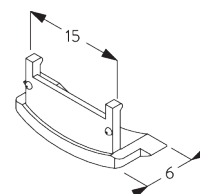

FITTING

A. FITTING INFORMATION

For detailed fitting information, visit the Silent Gliss website, login section.

Fixing points

B. CEILING FITTING

SG 10679
Bracket

SG 10680
Bracket

SG 10683
Bracket cover

SG 10684
Cover

C. WALL FITTING

SG 10679
Bracket

SG 10680
Bracket

SG 10683
Bracket cover

SG 10684
Cover

D. RECESS FITTING

SG 10679
Bracket

SG 10680
Bracket

SG 10683
Bracket cover

SG 10684
Cover

**E. FITTING WITH
SIDE GUIDE
OPTION**

Single system

Double system (side-by-side installation)

SG 8235
Side guide wire base short

SG 8236
Side guide wire base long