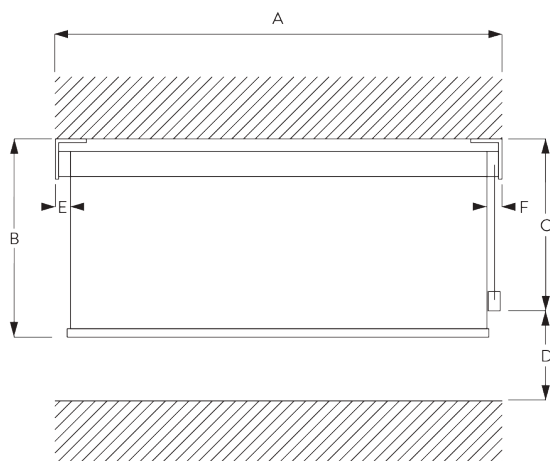

- Stainless steel bead chain
- Click-in brackets

SYSTEM SPECIFICATIONS

A. SYSTEM DIMENSIONS

1.6 m

25 cm

3 m

4.8 m²

1.3 kg

Ceiling fitting / wall fitting (system drop on room side)

Fabric thickness	mm	0.15	0.20	0.25	0.30	0.35	0.40	0.45	0.50	0.55
Max. system drop	cm	300	300	300	300	300	300	290	260	240

B. PROFILE

Profile information

SG 10533

Tube ø 25 mm

SG 10687

Bottom bar

C. HOW TO MEASURE

- A: System width
- B: System height
- C: Chain height
- D: Safety Retainer SG 10731 min. 150 cm above floor
- E: Light gap: 16 mm
- F: Light gap operation side: 21 mm

D. SPECIFICATION TEXT

EN

Silent Gliss SG 4905 Chain Operated Roller Blind System. Roller blind system for blind applications up to 1.6 m wide. Supplied made to measure and complete comprising anodised aluminium barrel SG 10533. Fixed to wall / ceiling/inside recess with brackets SG 10679 / SG 10680 and bracket covers SG 10683 / SG 10684. Assembled with powder coated aluminium bottom weight bar SG 10687. All parts are supplied colour matched to 27 Colorama colours, or silver. Compliant to Child Safety legislation EN 13120. Fabric to be chosen from the Silent Gliss fabric range Colorama 1 or Colorama 2.