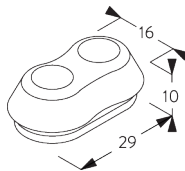

SG 10680
Bracket

SG 10683
Bracket cover

SG 10684
Cover

**E. FITTING WITH
SIDE GUIDE
OPTION**

Single system

Double system (side-by-side installation)

SG 8235
Side guide wire base short

SG 8236
Side guide wire base long

SG 8237
Side guide wire holder

SG 8249
Side guide device

SG 10643
Side guide wire \varnothing 1.3 mm x 4.2 m

SG 10669
Side guide double base long

SG 10673
Side guide double base short

SG 10676
Device

SG 10686
Side guide end cover

SG 10701
Side guide double wire holder

SG 10706
Side guide wire \varnothing 1.3 mm x 2.6 m

SYSTEM OPTIONS

A. FABRIC ROLL-OFF

A: Fabric roll-off window side (standard)
B: Fabric roll-off room side (option)