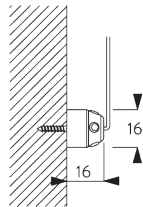

- Stainless steel bead chain
- Click-in brackets

SYSTEM SPECIFICATIONS

A. SYSTEM DIMENSIONS

1.6 m

25 cm

3 m

4.8 m²

1.3 kg

SG 10680
Bracket

SG 10683
Bracket cover

SG 10684
Cover

**E. FITTING WITH
SIDE GUIDE
OPTION**

Single system

Double system (side-by-side installation)

SG 8235
Side guide wire base short

SG 8236
Side guide wire base long

SG 8237
Side guide wire holder

SG 8249
Side guide device

SG 10643
Side guide wire \varnothing 1.3 mm x 4.2 m

SG 10669
Side guide double base long

SG 10673
Side guide double base short

SG 10676
Device

SG 10686
Side guide end cover