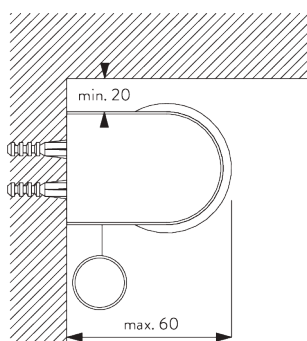

C. WALL FITTING

SG 10683
Bracket cover