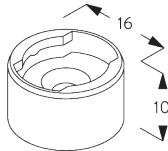

- Stainless steel bead chain
- Click-in brackets

SYSTEM SPECIFICATIONS

A. SYSTEM DIMENSIONS

1.6 m

25 cm

3 m

4.8 m²

1.3 kg

SG 10680
Bracket

SG 10683
Bracket cover

SG 10684
Cover

**E. FITTING WITH
SIDE GUIDE
OPTION**

Single system

Double system (side-by-side installation)

SG 8235
Side guide wire base short

SG 8236
Side guide wire base long

SG 8237
Side guide wire holder

SG 8249
Side guide device

SG 10643
Side guide wire \varnothing 1.3 mm x 4.2 m

SG 10669
Side guide double base long

SG 10673
Side guide double base short

SG 10676
Device

SG 10686
Side guide end cover