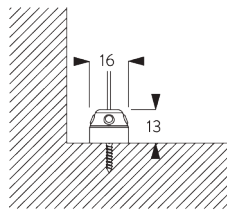

SG 10680
Bracket

SG 10683
Bracket cover

SG 10684
Cover

**E. FITTING WITH
SIDE GUIDE
OPTION**

Single system

Double system (side-by-side installation)

SG 8235
Side guide wire base short

SG 8236
Side guide wire base long

SG 8237
Side guide wire holder

SG 8249
Side guide device

SG 10643
Side guide wire \varnothing 1.3 mm x 4.2 m

SG 10669
Side guide double base long

SG 10673
Side guide double base short

SG 10676
Device

SG 10686
Side guide end cover