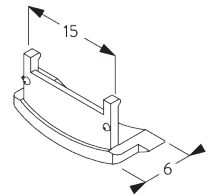

FITTING

A. FITTING INFORMATION

For detailed fitting information, visit the Silent Gliss website, login section.

Fixing points

B. CEILING FITTING

SG 10679
Bracket

SG 10680
Bracket

SG 10683
Bracket cover

SG 10684
Cover

C. WALL FITTING

SG 10679
Bracket

SG 10680
Bracket

SG 10683
Bracket cover

SG 10684
Cover

D. RECESS FITTING

SG 10679
Bracket

SG 10680
Bracket

SG 10683
Bracket cover

SG 10684
Cover

**E. FITTING WITH
SIDE GUIDE
OPTION**

Single system

Double system (side-by-side installation)

SG 8235
Side guide wire base short

SG 8236
Side guide wire base long