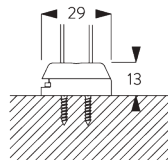

- Stainless steel bead chain
- Click-in brackets

SYSTEM SPECIFICATIONS

A. SYSTEM DIMENSIONS

1.6 m

25 cm

3 m

4.8 m²

1.3 kg

SG 10680
Bracket

SG 10683
Bracket cover

SG 10684
Cover

**E. FITTING WITH
SIDE GUIDE
OPTION**

Single system

Double system (side-by-side installation)

SG 8235
Side guide wire base short

SG 8236
Side guide wire base long

SG 8237
Side guide wire holder

SG 8249
Side guide device

SG 10643
Side guide wire \varnothing 1.3 mm x 4.2 m

SG 10669
Side guide double base long

SG 10673
Side guide double base short

SG 10676
Device

SG 10686
Side guide end cover