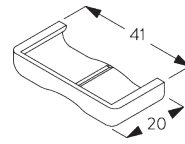

FITTING

A. FITTING INFORMATION

For detailed fitting information, visit the Silent Gliss website, login section.

Fixing points

B. CEILING FITTING

SG 10679
Bracket

SG 10680
Bracket

SG 10683
Bracket cover

SG 10684
Cover

C. WALL FITTING

SG 10679
Bracket

SG 10680
Bracket

SG 10683
Bracket cover

SG 10684
Cover

D. RECESS FITTING

SG 10679
Bracket

SG 10680
Bracket

SG 10683
Bracket cover

SG 10684
Cover

**E. FITTING WITH
SIDE GUIDE
OPTION**

Single system

Double system (side-by-side installation)

SG 8235
Side guide wire base short

SG 8236
Side guide wire base long