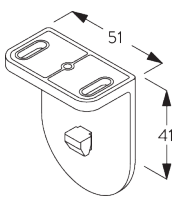

SG 10873
Bracket