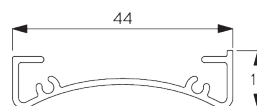

Features:

- Stainless steel bead chain
- Identical (left / right) metal click-in brackets
- Installation profile

SYSTEM SPECIFICATIONS

A. SYSTEM DIMENSIONS

1.8 m

50 cm

2.8 m

5 m²

2.5 kg

Recommended width /
height ratio
max. 1:3

B. PROFILE

Profile information

SG 4227

Tube ø 32 mm

SG 10872

Bottom bar

SG 10534

Installation profile

C. HOW TO MEASURE

- A: System width
- B: System height
- C: Chain height
- D: Safety Retainer SG 10731 min. 150 cm above floor
- E: Light gap: 17 mm
- F: Light gap operation side: 17 mm