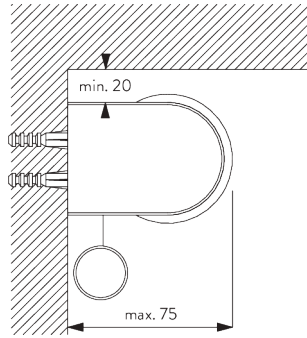

Features:

- Stainless steel bead chain
- Identical (left / right) metal click-in brackets
- Installation profile

SYSTEM SPECIFICATIONS

A. SYSTEM DIMENSIONS

1.8 m

50 cm

2.8 m

5 m²

Brackets SG 10873

Installation profile SG 10534, brackets SG 1198 and clamps SG 3033 or SG 3044

Installation profile SG 10534, brackets SG 1198 and click bracket SG 10539

SG 3033
Clamp

SG 3044
Clamp

SG 10534
Installation profile

SG 10539
Bracket

SG 10574
Bracket cover

SG 10873
Bracket

SG 1198
Bracket

C. WALL FITTING

Brackets SG 10873

Installation profile SG 10534, brackets SG 11198 and clamps SG 3033 or SG 3044

Installation profile SG 10534, brackets SG 11198 and click bracket SG 10539

SG 3033
Clamp

SG 3044
Clamp

SG 10539
Bracket

SG 10534
Installation profile

SG 10574
Bracket cover

SG 10873
Bracket

SG 11198
Bracket

D. RECESS FITTING