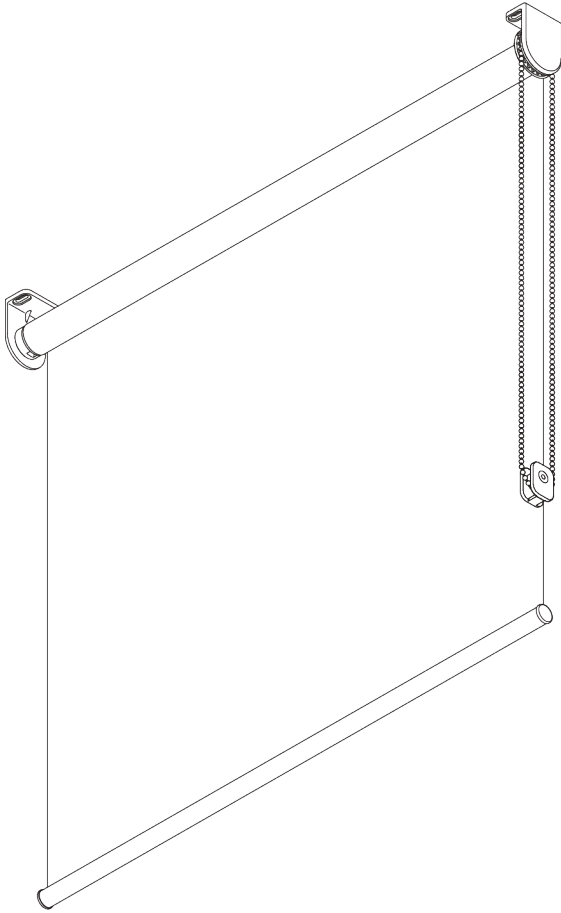

SG 4907

PRODUCT INFORMATION

- **Operation:** chain
- **Range:** S
- **Fitting:** ceiling, wall, recess
- **Colours:** white RAL 9016 or grey RAL 7035, special colours possible
- **Fabrics:** refer to Silent Gliss fabric collection

Features:

- Stainless steel bead chain
- Identical (left / right) metal click-in brackets
- Installation profile

SYSTEM SPECIFICATIONS

A. SYSTEM DIMENSIONS

1.8 m

50 cm

2.8 m

5 m²

2.5 kg

Recommended width /
height ratio
max. 1:3

B. PROFILE

Profile information

SG 4227

Tube ø 32 mm

SG 10872

Bottom bar