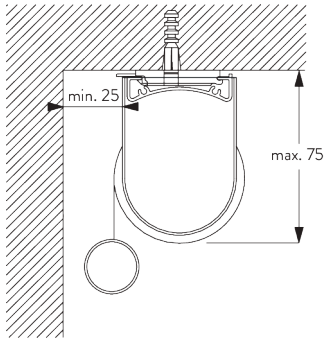

Features:

- Stainless steel bead chain
- Identical (left / right) metal click-in brackets
- Installation profile

SYSTEM SPECIFICATIONS

A. SYSTEM DIMENSIONS

1.8 m

50 cm

2.8 m

5 m²

FITTING

A. FITTING INFORMATION

For detailed fitting information, visit the [Silent Gliss website](#).

Fixing points

Brackets (wall / ceiling)

Installation profile SG 10534 (wall / ceiling)

B. CEILING FITTING

Brackets SG 10873

Installation profile SG 10534, brackets SG 1198 and clamps SG 3033 or SG 3044

Installation profile SG 10534, brackets SG 1198 and click bracket SG 10539

SG 3033
Clamp

SG 3044
Clamp

SG 10534
Installation profile