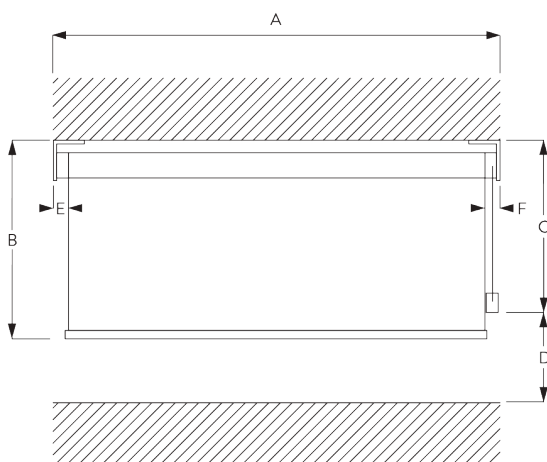

Features:

- Stainless steel bead chain
- Identical (left / right) metal click-in brackets
- Installation profile

SYSTEM SPECIFICATIONS

A. SYSTEM DIMENSIONS

1.8 m

50 cm

2.8 m

5 m²

2.5 kg

Recommended width /
height ratio
max. 1:3

B. PROFILE

Profile information

SG 4227

Tube ø 32 mm

SG 10872

Bottom bar

SG 10534

Installation profile

C. HOW TO MEASURE

- A: System width
- B: System height
- C: Chain height
- D: Safety Retainer SG 10731 min. 150 cm above floor
- E: Light gap: 17 mm
- F: Light gap operation side: 17 mm