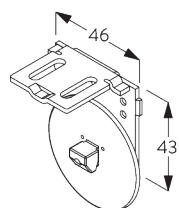

SG 11198
Bracket