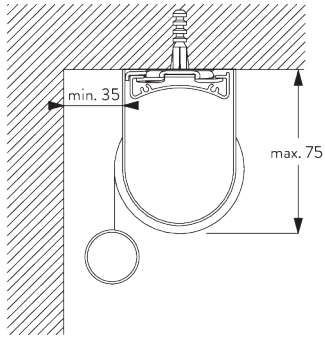

Features:

- Stainless steel bead chain
- Identical (left / right) metal click-in brackets
- Installation profile

SYSTEM SPECIFICATIONS

A. SYSTEM DIMENSIONS

1.8 m

50 cm

2.8 m

5 m²

FITTING

A. FITTING INFORMATION

For detailed fitting information, visit the [Silent Gliss website](#).

Fixing points

Brackets (wall / ceiling)

Installation profile SG 10534 (wall / ceiling)

B. CEILING FITTING

Brackets SG 10873

Installation profile SG 10534, brackets SG 1198 and clamps SG 3033 or SG 3044

Installation profile SG 10534, brackets SG 1198 and click bracket SG 10539

SG 3033
Clamp

SG 3044
Clamp

SG 10534
Installation profile