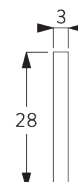

Features:

- Various control options
- Easy exchange of batteries
- Enclosed headrail

SYSTEM SPECIFICATIONS

A. SYSTEM DIMENSIONS

6 m

60 cm

6 m

2.5 kg

B. PROFILE

Profile information

SG 2351
Profile

SG 2352
Profile ø 50 mm

SG 2004
Bottom bar 20x7 mm

SG 2006
Bottom bar 28x3 mm

SG 2135
Rod steel ø 3 mm

SG 2137
Rod fiberglass ø 4 mm