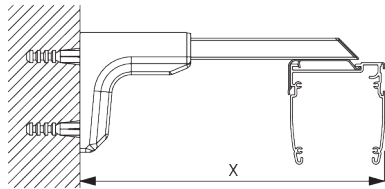

Bracket SG 2521

SG 2521

Bracket

C. WALL FITTING

Bracket SG 2363

SG 2363

Bracket 68 mm

Smart Fix

Smart Fix SG 11200 - SG 11204 and bracket SG 2521:
Screw SG 10395 (M4x6) needed.

Square Smart Fix SG 11210 - SG 11214 and bracket SG 2521:
Screw SG 10395 (M4x6) needed.

Universal Smart Fix SG 11154 - SG 11156 and bracket SG 2521:
Screw SG 10492 (M4x8) needed.