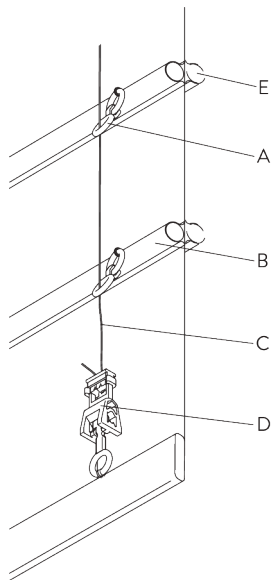

SG 11156
Universal Smart Fix 200 mm

SYSTEM OPTIONS

A. FABRIC MAKE-UP

Type A

- A: Loop tape SG 3074
- B: Cord SG 2216
- C: Child safety hook set SG 3164
- D: Hollow hem
- E: Bottom bar SG 2004
- F: Child safety: max. distance 200 mm

Type B

- A: Hollow hem
- B: Child safety eyelet hard fold SG 3069
- C: Rod SG 2135
- D: Cord SG 2216
- E: Child safety hook set SG 3164

Type C

- A: Child safety eyelet set SG 3161
- B: Tube SG 2135 / SG 2137
- C: Cord SG 2216
- D: Child safety hook set SG 3164
- E: Option: tube SG 2135 / SG 2137 can be installed to room side