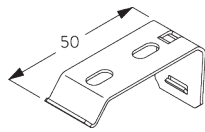

SG 2521
Bracket

SG 10395
Pan head screw M4x6

SG 10492
Pan head screw M4x8