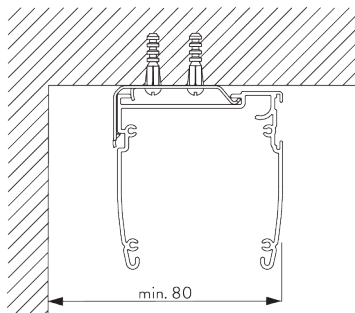

FITTING

A. FITTING INFORMATION

Fixing points

For detailed fitting information, visit the Silent Gliss website.

B. CEILING FITTING

Clamp SG 3003

SG 3003

Clamp

Bracket SG 2521

SG 2521

Bracket

C. WALL FITTING

Bracket SG 2363

SG 2363

Bracket 68 mm

Smart Fix