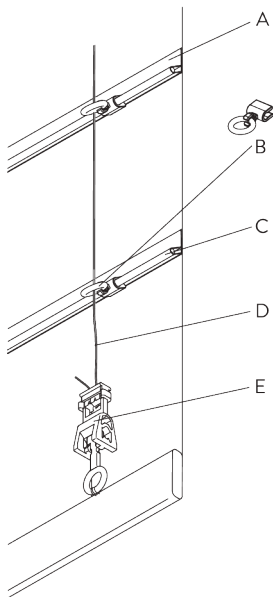

SG 11156
Universal Smart Fix 200 mm

SYSTEM OPTIONS

A. FABRIC MAKE-UP

Type A

- A: Loop tape SG 3074
- B: Cord SG 2216
- C: Child safety hook set SG 3164
- D: Hollow hem
- E: Bottom bar SG 2004
- F: Child safety: max. distance 200 mm

Type B

- A: Hollow hem
- B: Child safety eyelet hard fold SG 3069
- C: Rod SG 2135
- D: Cord SG 2216
- E: Child safety hook set SG 3164

Type C

- A: Child safety eyelet set SG 3161
- B: Tube SG 2135 / SG 2137
- C: Cord SG 2216
- D: Child safety hook set SG 3164
- E: Option: tube SG 2135 / SG 2137 can be installed to room side