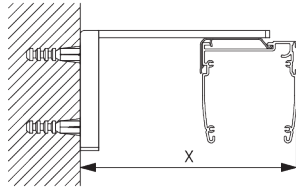

Bracket SG 2521

SG 2521

Bracket

C. WALL FITTING

Bracket SG 2363

SG 2363

Bracket 68 mm

Smart Fix

Smart Fix SG 11200 - SG 11204 and bracket SG 2521:
Screw SG 10395 (M4x6) needed.

Square Smart Fix SG 11210 - SG 11214 and bracket SG 2521:
Screw SG 10395 (M4x6) needed.

Universal Smart Fix SG 11154 - SG 11156 and bracket SG 2521:
Screw SG 10492 (M4x8) needed.