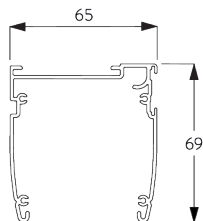

Features:

- Various control options
- Easy exchange of batteries
- Enclosed headrail

SYSTEM SPECIFICATIONS

A. SYSTEM DIMENSIONS

6 m

60 cm

6 m

2.5 kg

B. PROFILE

Profile information

SG 2351
Profile

SG 2352
Profile ø 50 mm

SG 2004
Bottom bar 20x7 mm

SG 2006
Bottom bar 28x3 mm

SG 2135
Rod steel ø 3 mm

SG 2137
Rod fiberglass ø 4 mm