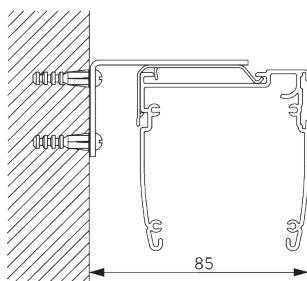

FITTING

A. FITTING INFORMATION

Fixing points

For detailed fitting information, visit the Silent Gliss website.

B. CEILING FITTING

Clamp SG 3003

SG 3003

Clamp

Bracket SG 2521

SG 2521

Bracket

C. WALL FITTING

Bracket SG 2363

SG 2363

Bracket 68 mm

Smart Fix

Smart Fix SG 11200 - SG 11204 and bracket SG 2521:
Screw SG 10395 (M4x6) needed.

Square Smart Fix SG 11210 - SG 11214 and bracket SG 2521:
Screw SG 10395 (M4x6) needed.

Universal Smart Fix SG 11154 - SG 11156 and bracket SG 2521:
Screw SG 10492 (M4x8) needed.