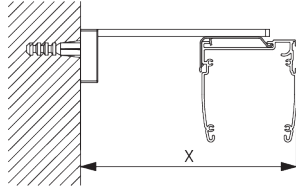

Square Smart Fix SG 11210 - SG 11214 and bracket SG 2521:
Screw SG 10395 (M4x6) needed.