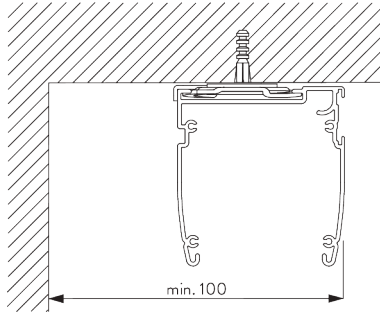

FITTING

A. FITTING INFORMATION

Fixing points

For detailed fitting information, visit the Silent Gliss website.

B. CEILING FITTING

Clamp SG 3003

SG 3003

Clamp

Bracket SG 2521

SG 2521

Bracket

C. WALL FITTING

Bracket SG 2363

SG 2363

Bracket 68 mm

Smart Fix