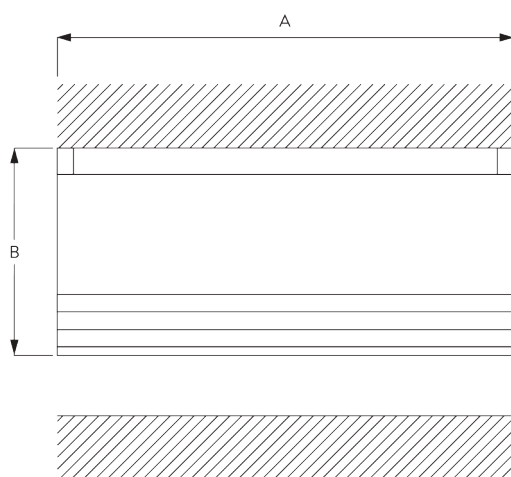

Features:

- Various control options
- Easy exchange of batteries
- Enclosed headrail

SYSTEM SPECIFICATIONS

A. SYSTEM DIMENSIONS

6 m

60 cm

6 m

2.5 kg

B. PROFILE

Profile information

SG 2351
Profile

SG 2352
Profile ø 50 mm

SG 2004
Bottom bar 20x7 mm

SG 2006
Bottom bar 28x3 mm

SG 2135
Rod steel ø 3 mm

SG 2137
Rod fiberglass ø 4 mm

C. HOW TO MEASURE

A: System width
B: System height

D. SPECIFICATION

TEXT

EN

Silent Gliss SG 2345 Roman Blind Headrail System with battery driven motor. Comprises headrail SG 2351 made to measure and powder coated in white. Profile SG 2352 with cord holder SG 2358 and detachable cord lock SG 2357 for easy dismantling when washing the fabric. Cord SG 2216. Integral motor SG 11076 and battery pack SG 11077 with 8 no. lithium batteries SG 11099. To be supplied with radio wall or hand held transmitter SG 10146-48 / SG 10949-51. Top fix using clip bracket SG 3003. Wall fix with SG Smart Fix and SG 3003 / SG 2521 at max. 90cm between fixing points. Fabric to be attached to headrail profile using loop tape. Fabric make up according to type A-D in the system description. For hardfold, the curtain should be delivered with rods SG2144 / SG 2135 / SG 2135. Child Safety components included, compliant to Child Safety Legislation EN 13120. Fabric to be chosen from the Silent Gliss fabric range, Price Groups 1-4.