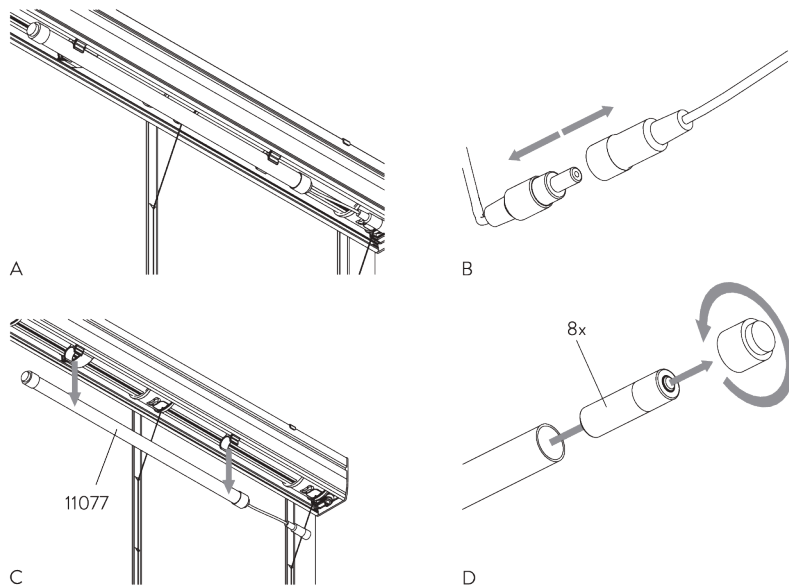

B. BATTERY EXCHANGE

MOTOR & CONTROLS

A. MOTOR FEATURES

Motor	SG 11076
Motor Features	
Soft start / stop	•
Built-in receiver	•
Electronic end-stop	•
Electronic revolution counter (unlimited revolution)	•
IP class	IP 44
Control Features	
SG Control A	•