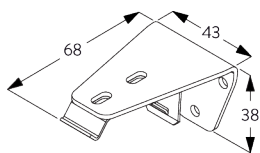

Bracket SG 2521

SG 2521

Bracket

C. WALL FITTING

Bracket SG 2363

SG 2363

Bracket 68 mm

Smart Fix

Smart Fix SG 11200 - SG 11204 and bracket SG 2521:
Screw SG 10395 (M4x6) needed.

Square Smart Fix SG 11210 - SG 11214 and bracket SG 2521:
Screw SG 10395 (M4x6) needed.

Universal Smart Fix SG 11154 - SG 11156 and bracket SG 2521:
Screw SG 10492 (M4x8) needed.