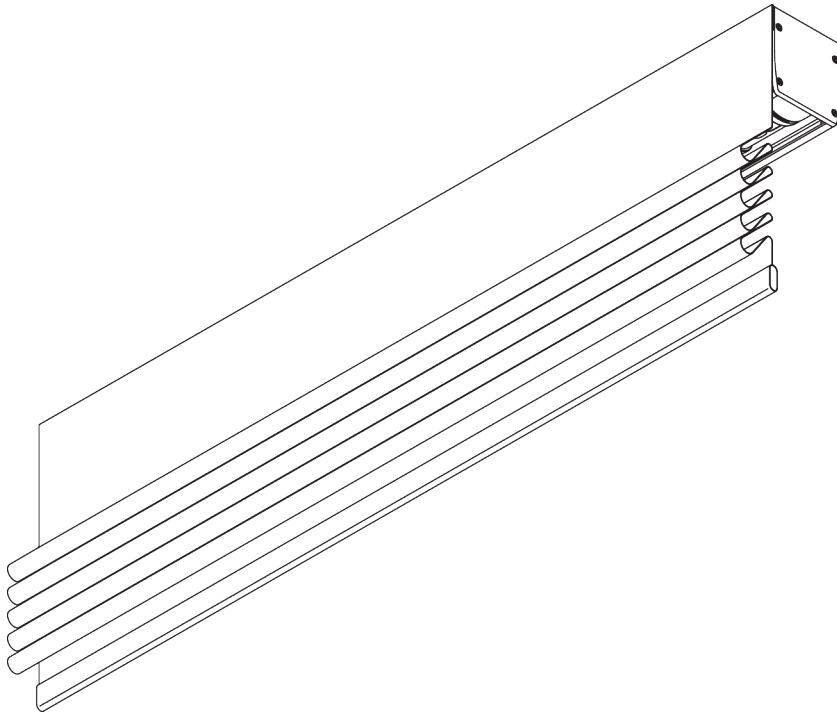

SG 2345

PRODUCT INFORMATION

- **Operation:** motorised (battery operated)
- **Range:** S - M
- **Fitting:** ceiling, wall
- **Colours:** white RAL 9016
- **Fabrics:** refer to Silent Gliss fabric collection

Features:

- Various control options
- Easy exchange of batteries
- Enclosed headrail

SYSTEM SPECIFICATIONS

A. SYSTEM DIMENSIONS

6 m

60 cm

6 m

2.5 kg

B. PROFILE

Profile information

SG 2351
Profile

SG 2352
Profile ø 50 mm

SG 2004
Bottom bar 20x7 mm

SG 2006
Bottom bar 28x3 mm

SG 2135
Rod steel ø 3 mm

SG 2137
Rod fiberglass ø 4 mm

C. HOW TO MEASURE

A: System width
B: System height

D. SPECIFICATION

TEXT

EN

Silent Gliss SG 2345 Roman Blind Headrail System with battery driven motor. Comprises headrail SG 2351 made to measure and powder coated in white. Profile SG 2352 with cord holder SG 2358 and detachable cord lock SG 2357 for easy dismantling when washing the fabric. Cord SG 2216. Integral motor SG 11076 and battery pack SG 11077 with 8 no. lithium batteries SG 11099. To be supplied with radio wall or hand held transmitter SG 10146-48 / SG 10949-51. Top fix using clip bracket SG 3003. Wall fix with SG Smart Fix and SG 3003 / SG 2521 at max. 90cm between fixing points. Fabric to be attached to headrail profile using loop tape. Fabric make up according to type A-D in the system description. For hardfold, the curtain should be delivered with rods SG2144 / SG 2135 / SG 2135. Child Safety components included, compliant to Child Safety Legislation EN 13120. Fabric to be chosen from the Silent Gliss fabric range, Price Groups 1-4.