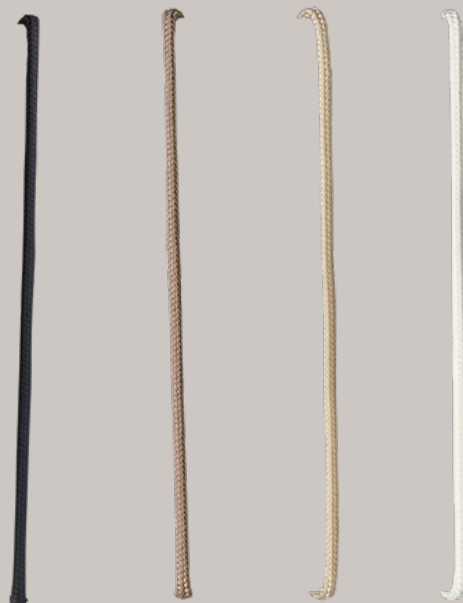

The **headrail** and plastic parts are supplied as standard painted, colour matched to the colour of the leather. Alternatively, the headrail can be covered in the same leather as the slat at an additional cost. Please refer to the Silent Gliss price list.

LADDER CORD - ALL SYSTEMS

Black

White

Bronze

Cream

LIFT TAPE – ELECTRIC OPERATION

Dark Brown Medium Brown Beige White

LIFT CORD – MANUAL OPERATION

Black Brown Beige White

OPERATING CORD – MANUAL OPERATION

Deep Brown

Soft Brown

Dark Brown

Beige

Medium Brown

White

EYELETS

(1) (3)

(2) (4)

STITCHING

(1)

(2)

Eyelets are supplied in Nickel (1) as standard. Alternative options are Black (2), Brass (3) or Gold (4). An additional cost will apply for these, please consult the Silent Gliss price list.