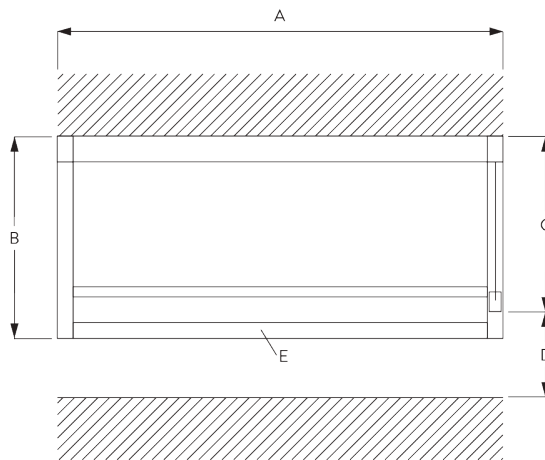

Tube ø 80 mm

SG 10993

Bottom bar

SG 11418

Side guide case

SG 11419

Side guide cover

SG 11421

Zip profile

C. HOW TO MEASURE

Inside fitting

- A: System width
- B: System height
- C: Chain height
- D: Safety Retainer SG 10731 min. 150 cm above floor

Face fitting

- A: System width
- B: System height
- C: Chain height
- D: Safety Retainer SG 10731 min. 150 cm above floor
- E: Optional: end profile (SG 11418 / SG 11419)

D. SPECIFICATION TEXT

EN

Silent Gliss SG 4740 Chain Operated Dim-Out Roller Blind System. For blinds up to 3m wide by 3m drop, max 9.0sq. m. Supplied complete and made to measure comprising aluminium headbox SG 10998-9 (110 mm), side profiles SG 11418 / SG 11419 and bottom hem bar SG 10993 in white or black powder coat finish as standard. Fabric edges retained by two component zip profile SG 11421. Operation by stainless steel bead chain with chain retainer SG 10731. Compliant to Child Safety Legislation EN 13120. Fabric to be chosen from the Silent Gliss fabric range, Price Group 1R / 2R / 3R.