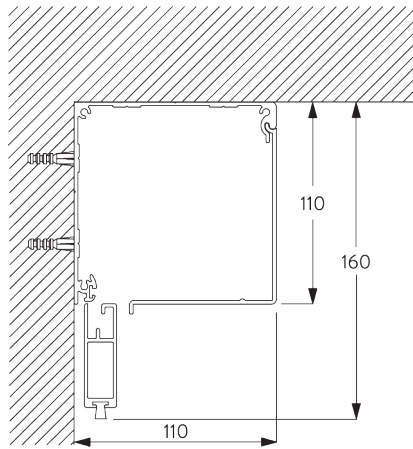

FITTING

A. FITTING INFORMATION

For detailed fitting information, visit the [Silent Gliss website](#).

Inside fitting - fixing points

Face fitting - fixing points

B. CEILING FITTING

C. WALL FITTING

D. RECESS FITTING

E. SIDE PROFILES
SG 11418 / SG 11419

Inside fitting

A: System width

Face fitting

A: System width

PARTS

A. STANDARD PARTS

	SG 4226 Double tape 30 mm		SG 11009 End cover right 110 mm		SG 11060 Foam tape adhesive
	SG 4508 Brush 5x7 mm		SG 11011 Clip		SG 11418 Side guide case
	SG 4509 Brush 5x12 mm		SG 11012 Clip		SG 11419 Side guide cover
	SG 6791 Pan head screw 3.9x32		SG 11020 Tube adapter		SG 11421 Zip profile
	SG 6933 PT Countersunk screw KA25x16		SG 11021 Tube adapter		SG 11473 Zip guide left
	SG 6936 PT Countersunk screw KA22x10		SG 11025 Zip		SG 11474 Zip guide right
	SG 6942 Pan head screw KA30x8		SG 11028 End cover left		SG 11475 Side guide end cover left
	SG 10668 PVC strip 10 mm		SG 11029 End cover right		SG 11476 Side guide end cover right
	SG 10731 Child safety retainer set		SG 11030 Cover		
	SG 10993 Bottom bar		SG 11033 Chain drive		
	SG 10998 Box case 110 mm		SG 11034 Countersunk head screw 3.5x16		
	SG 10999 Box cover 110 mm		SG 11035 Countersunk head screw 2.2x9.5		
	SG 11003 Tube ø 80 mm		SG 11040 Bead chain ø 4.5 mm		
	SG 11008 End cover left 110 mm		SG 11059 Pan head screw with flange M4x12		