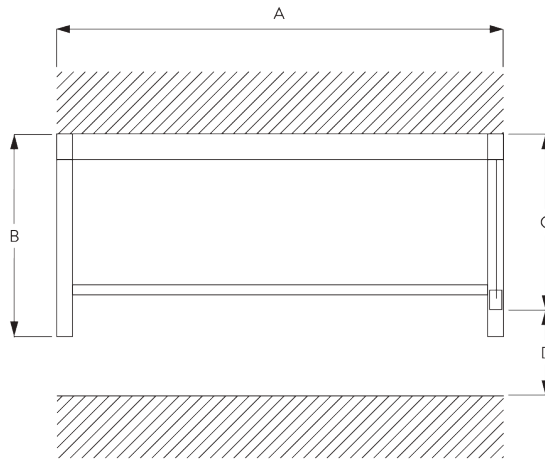

Features:

- Zip technology
- Stainless steel bead chain
- 2-to-1 gear drive
- 40 mm side channel, pre-drilled fixing points

SYSTEM SPECIFICATIONS

A. SYSTEM DIMENSIONS

3 m

65 cm

3 m

9 m²

6 kg

B. PROFILE

Profile information

SG 10998

Box case 110 mm

SG 10999

Box cover 110 mm

SG 11003

Tube ø 80 mm

SG 10993

Bottom bar

SG 11418

Side guide case

SG 11419

Side guide cover

SG 11421

Zip profile

C. HOW TO MEASURE

Inside fitting

- A: System width
- B: System height
- C: Chain height
- D: Safety Retainer SG 10731 min. 150 cm above floor

Face fitting

- A: System width
- B: System height
- C: Chain height
- D: Safety Retainer SG 10731 min. 150 cm above floor
- E: Optional: end profile (SG 11418 / SG 11419)