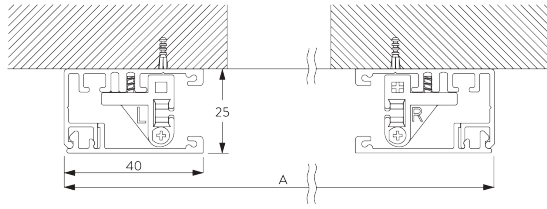

FITTING

A. FITTING INFORMATION

For detailed fitting information, visit the [Silent Gliss website](#).

Inside fitting - fixing points

Face fitting - fixing points

B. CEILING FITTING

C. WALL FITTING

D. RECESS FITTING

E. SIDE PROFILES
SG 11418 / SG 11419

Inside fitting

A: System width

Face fitting

A: System width

PARTS

A. STANDARD PARTS

	SG 4226 Double tape 30 mm		SG 11009 End cover right 110 mm		SG 11060 Foam tape adhesive
	SG 4508 Brush 5x7 mm		SG 11011 Clip		SG 11418 Side guide case
	SG 4509 Brush 5x12 mm		SG 11012 Clip		SG 11419 Side guide cover
	SG 6791 Pan head screw 3.9x32		SG 11020 Tube adapter		SG 11421 Zip profile
	SG 6933 PT Countersunk screw KA25x16		SG 11021 Tube adapter		SG 11473 Zip guide left
	SG 6936 PT Countersunk screw KA22x10		SG 11025 Zip		SG 11474 Zip guide right
	SG 6942 Pan head screw KA30x8		SG 11028 End cover left		SG 11475 Side guide end cover left
	SG 10668 PVC strip 10 mm		SG 11029 End cover right		SG 11476 Side guide end cover right
	SG 10731 Child safety retainer set		SG 11030 Cover		
	SG 10993 Bottom bar		SG 11033 Chain drive		
	SG 10998 Box case 110 mm		SG 11034 Countersunk head screw 3.5x16		
	SG 10999 Box cover 110 mm		SG 11035 Countersunk head screw 2.2x9.5		
	SG 11003 Tube ø 80 mm		SG 11040 Bead chain ø 4.5 mm		
	SG 11008 End cover left 110 mm		SG 11059 Pan head screw with flange M4x12		