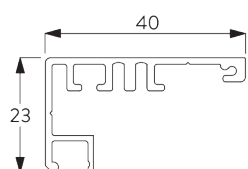

Features:

- Zip technology
- Stainless steel bead chain
- 2-to-1 gear drive
- 40 mm side channel, pre-drilled fixing points

SYSTEM SPECIFICATIONS

A. SYSTEM DIMENSIONS

3 m

65 cm

3 m

9 m²

6 kg

B. PROFILE

Profile information

SG 10998

Box case 110 mm

SG 10999

Box cover 110 mm

SG 11003

Tube ø 80 mm

SG 10993

Bottom bar

SG 11418

Side guide case

SG 11419

Side guide cover

SG 11421

Zip profile

C. HOW TO MEASURE

Inside fitting

- A: System width
- B: System height
- C: Chain height
- D: Safety Retainer SG 10731 min. 150 cm above floor

Face fitting

- A: System width
- B: System height
- C: Chain height
- D: Safety Retainer SG 10731 min. 150 cm above floor
- E: Optional: end profile (SG 11418 / SG 11419)