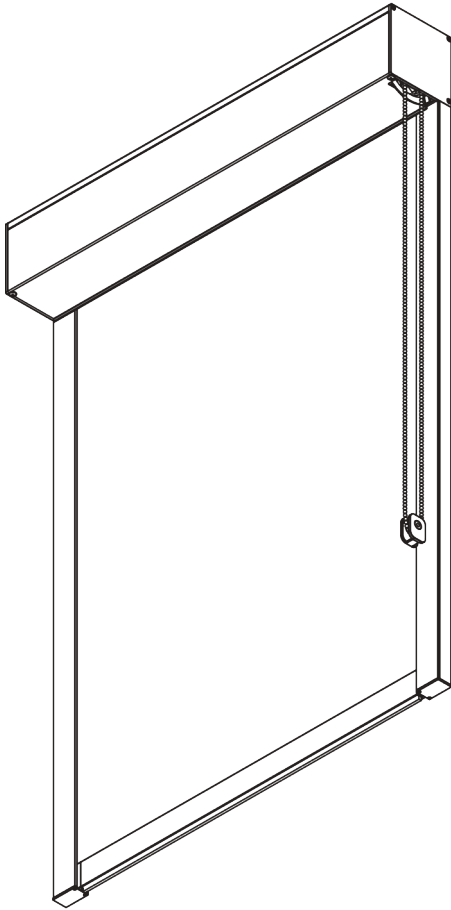

SG 4740

PRODUCT INFORMATION

- **Operation:** chain
- **Range:** L
- **Fitting:** ceiling, wall, recess
- **Colours:** white RAL 9016 or black RAL 9005, special colours possible
- **Fabrics:** refer to Silent Gliss fabric collection

Features:

- Zip technology
- Stainless steel bead chain
- 2-to-1 gear drive
- 40 mm side channel, pre-drilled fixing points

SYSTEM SPECIFICATIONS

A. SYSTEM DIMENSIONS

3 m

65 cm

3 m

9 m²

6 kg

B. PROFILE

Profile information

SG 10998

Box case 110 mm

SG 10999

Box cover 110 mm

SG 11003

Tube ø 80 mm

SG 10993

Bottom bar

SG 11418

Side guide case

SG 11419

Side guide cover

SG 11421