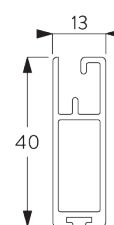

Features:

- Zip technology
- Stainless steel bead chain
- 2-to-1 gear drive
- 40 mm side channel, pre-drilled fixing points

SYSTEM SPECIFICATIONS

A. SYSTEM DIMENSIONS

3 m

65 cm

3 m

9 m²

6 kg

B. PROFILE

Profile information

SG 10998

Box case 110 mm

SG 10999

Box cover 110 mm

SG 11003

Tube ø 80 mm

SG 10993

Bottom bar

SG 11418

Side guide case

SG 11419

Side guide cover

SG 11421

Zip profile

C. HOW TO MEASURE

Inside fitting

- A: System width
- B: System height
- C: Chain height
- D: Safety Retainer SG 10731 min. 150 cm above floor

Face fitting

- A: System width
- B: System height
- C: Chain height
- D: Safety Retainer SG 10731 min. 150 cm above floor
- E: Optional: end profile (SG 11418 / SG 11419)