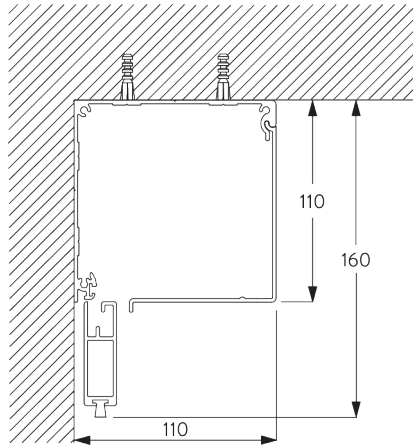

FITTING

A. FITTING INFORMATION

For detailed fitting information, visit the [Silent Gliss website](#).

Inside fitting - fixing points

Face fitting - fixing points

B. CEILING FITTING

C. WALL FITTING

D. RECESS FITTING

E. SIDE PROFILES
SG 11418 / SG 11419

Inside fitting

A: System width

Face fitting

A: System width

PARTS

A. STANDARD PARTS

	SG 4226 Double tape 30 mm		SG 11009 End cover right 110 mm		SG 11060 Foam tape adhesive
	SG 4508 Brush 5x7 mm		SG 11011 Clip		SG 11418 Side guide case
	SG 4509 Brush 5x12 mm		SG 11012 Clip		SG 11419 Side guide cover
	SG 6791 Pan head screw 3.9x32		SG 11020 Tube adapter		SG 11421 Zip profile
	SG 6933 PT Countersunk screw KA25x16		SG 11021 Tube adapter		SG 11473 Zip guide left
	SG 6936 PT Countersunk screw KA22x10		SG 11025 Zip		SG 11474 Zip guide right
	SG 6942 Pan head screw KA30x8		SG 11028 End cover left		SG 11475 Side guide end cover left
	SG 10668 PVC strip 10 mm		SG 11029 End cover right		SG 11476 Side guide end cover right
	SG 10731 Child safety retainer set		SG 11030 Cover		
	SG 10993 Bottom bar		SG 11033 Chain drive		
	SG 10998 Box case 110 mm		SG 11034 Countersunk head screw 3.5x16		
	SG 10999 Box cover 110 mm		SG 11035 Countersunk head screw 2.2x9.5		
	SG 11003 Tube ø 80 mm		SG 11040 Bead chain ø 4.5 mm		
	SG 11008 End cover left 110 mm		SG 11059 Pan head screw with flange M4x12		