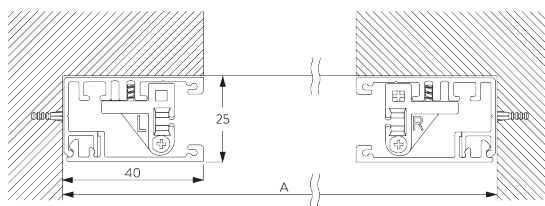

FITTING

A. FITTING INFORMATION

For detailed fitting information, visit the [Silent Gliss website](#).

Inside fitting - fixing points

Face fitting - fixing points

B. CEILING FITTING

C. WALL FITTING

D. RECESS FITTING

E. SIDE PROFILES
SG 11418 / SG 11419

Inside fitting

A: System width

Face fitting

A: System width

PARTS

A. STANDARD PARTS

	SG 4226 Double tape 30 mm		SG 11009 End cover right 110 mm		SG 11060 Foam tape adhesive
	SG 4508 Brush 5x7 mm		SG 11011 Clip		SG 11418 Side guide case
	SG 4509 Brush 5x12 mm		SG 11012 Clip		SG 11419 Side guide cover
	SG 6791 Pan head screw 3.9x32		SG 11020 Tube adapter		SG 11421 Zip profile
	SG 6933 PT Countersunk screw KA25x16		SG 11021 Tube adapter		SG 11473 Zip guide left
	SG 6936 PT Countersunk screw KA22x10		SG 11025 Zip		SG 11474 Zip guide right
	SG 6942 Pan head screw KA30x8		SG 11028 End cover left		SG 11475 Side guide end cover left
	SG 10668 PVC strip 10 mm		SG 11029 End cover right		SG 11476 Side guide end cover right
	SG 10731 Child safety retainer set		SG 11030 Cover		
	SG 10993 Bottom bar		SG 11033 Chain drive		
	SG 10998 Box case 110 mm		SG 11034 Countersunk head screw 3.5x16		
	SG 10999 Box cover 110 mm		SG 11035 Countersunk head screw 2.2x9.5		
	SG 11003 Tube ø 80 mm		SG 11040 Bead chain ø 4.5 mm		
	SG 11008 End cover left 110 mm		SG 11059 Pan head screw with flange M4x12		