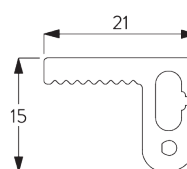

Features:

- Zip technology
- Stainless steel bead chain
- 2-to-1 gear drive
- 40 mm side channel, pre-drilled fixing points

SYSTEM SPECIFICATIONS

A. SYSTEM DIMENSIONS

3 m

65 cm

3 m

9 m²

6 kg

B. PROFILE

Profile information

SG 10998

Box case 110 mm

SG 10999

Box cover 110 mm

SG 11003

Tube ø 80 mm

SG 10993

Bottom bar

SG 11418

Side guide case

SG 11419

Side guide cover

SG 11421

Zip profile

C. HOW TO MEASURE

Inside fitting

- A: System width
- B: System height
- C: Chain height
- D: Safety Retainer SG 10731 min. 150 cm above floor

Face fitting

- A: System width
- B: System height
- C: Chain height
- D: Safety Retainer SG 10731 min. 150 cm above floor
- E: Optional: end profile (SG 11418 / SG 11419)