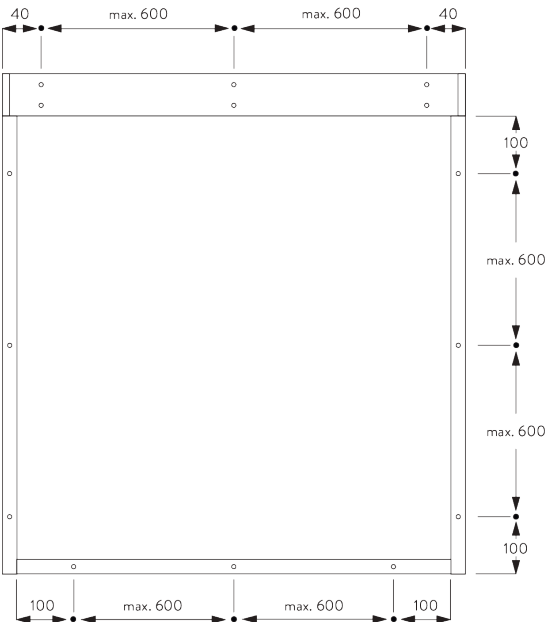

FITTING

A. FITTING INFORMATION

For detailed fitting information, visit the [Silent Gliss website](#).

Inside fitting - fixing points

Face fitting - fixing points

B. CEILING FITTING

C. WALL FITTING

D. RECESS FITTING

E. SIDE PROFILES
SG 11418 / SG 11419

Inside fitting

A: System width

Face fitting

A: System width

PARTS

A. STANDARD PARTS

	SG 4226 Double tape 30 mm		SG 11009 End cover right 110 mm		SG 11060 Foam tape adhesive
	SG 4508 Brush 5x7 mm		SG 11011 Clip		SG 11418 Side guide case
	SG 4509 Brush 5x12 mm		SG 11012 Clip		SG 11419 Side guide cover
	SG 6791 Pan head screw 3.9x32		SG 11020 Tube adapter		SG 11421 Zip profile
	SG 6933 PT Countersunk screw KA25x16		SG 11021 Tube adapter		SG 11473 Zip guide left
	SG 6936 PT Countersunk screw KA22x10		SG 11025 Zip		SG 11474 Zip guide right
	SG 6942 Pan head screw KA30x8		SG 11028 End cover left		SG 11475 Side guide end cover left
	SG 10668 PVC strip 10 mm		SG 11029 End cover right		SG 11476 Side guide end cover right
	SG 10731 Child safety retainer set		SG 11030 Cover		
	SG 10993 Bottom bar		SG 11033 Chain drive		
	SG 10998 Box case 110 mm		SG 11034 Countersunk head screw 3.5x16		
	SG 10999 Box cover 110 mm		SG 11035 Countersunk head screw 2.2x9.5		
	SG 11003 Tube ø 80 mm		SG 11040 Bead chain ø 4.5 mm		
	SG 11008 End cover left 110 mm		SG 11059 Pan head screw with flange M4x12		