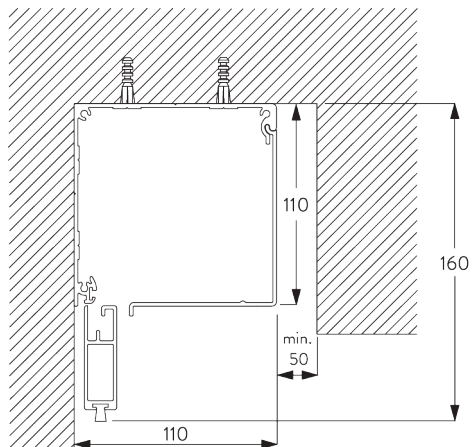

FITTING

A. FITTING INFORMATION

For detailed fitting information, visit the [Silent Gliss website](#).

Inside fitting - fixing points

Face fitting - fixing points

B. CEILING FITTING

C. WALL FITTING

D. RECESS FITTING

E. SIDE PROFILES
SG 11418 / SG 11419

Inside fitting

A: System width

Face fitting

A: System width

PARTS

A. STANDARD PARTS

	SG 4226 Double tape 30 mm		SG 11009 End cover right 110 mm		SG 11060 Foam tape adhesive
	SG 4508 Brush 5x7 mm		SG 11011 Clip		SG 11418 Side guide case
	SG 4509 Brush 5x12 mm		SG 11012 Clip		SG 11419 Side guide cover
	SG 6791 Pan head screw 3.9x32		SG 11020 Tube adapter		SG 11421 Zip profile
	SG 6933 PT Countersunk screw KA25x16		SG 11021 Tube adapter		SG 11473 Zip guide left
	SG 6936 PT Countersunk screw KA22x10		SG 11025 Zip		SG 11474 Zip guide right
	SG 6942 Pan head screw KA30x8		SG 11028 End cover left		SG 11475 Side guide end cover left
	SG 10668 PVC strip 10 mm		SG 11029 End cover right		SG 11476 Side guide end cover right
	SG 10731 Child safety retainer set		SG 11030 Cover		
	SG 10993 Bottom bar		SG 11033 Chain drive		
	SG 10998 Box case 110 mm		SG 11034 Countersunk head screw 3.5x16		
	SG 10999 Box cover 110 mm		SG 11035 Countersunk head screw 2.2x9.5		
	SG 11003 Tube ø 80 mm		SG 11040 Bead chain ø 4.5 mm		
	SG 11008 End cover left 110 mm		SG 11059 Pan head screw with flange M4x12		