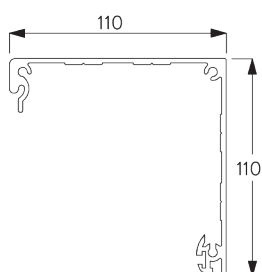

Features:

- Zip technology
- Stainless steel bead chain
- 2-to-1 gear drive
- 40 mm side channel, pre-drilled fixing points

SYSTEM SPECIFICATIONS

A. SYSTEM DIMENSIONS

3 m

65 cm

3 m

9 m²

6 kg

B. PROFILE

Profile information

SG 10998

Box case 110 mm

SG 10999

Box cover 110 mm

SG 11003

Tube ø 80 mm

SG 10993

Bottom bar

SG 11418

Side guide case

SG 11419

Side guide cover

SG 11421

Zip profile

C. HOW TO MEASURE

Inside fitting

- A: System width
- B: System height
- C: Chain height
- D: Safety Retainer SG 10731 min. 150 cm above floor

Face fitting

- A: System width
- B: System height
- C: Chain height
- D: Safety Retainer SG 10731 min. 150 cm above floor
- E: Optional: end profile (SG 11418 / SG 11419)