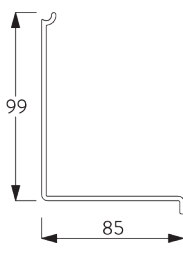

Features:

- Zip technology
- Stainless steel bead chain
- 2-to-1 gear drive
- 40 mm side channel, pre-drilled fixing points

SYSTEM SPECIFICATIONS

A. SYSTEM DIMENSIONS

3 m

65 cm

3 m

9 m²

6 kg

B. PROFILE

Profile information

SG 10998

Box case 110 mm

SG 10999

Box cover 110 mm

SG 11003

Tube ø 80 mm

SG 10993

Bottom bar

SG 11418

Side guide case

SG 11419

Side guide cover

SG 11421

Zip profile

C. HOW TO MEASURE

Inside fitting

- A: System width
- B: System height
- C: Chain height
- D: Safety Retainer SG 10731 min. 150 cm above floor

Face fitting

- A: System width
- B: System height
- C: Chain height
- D: Safety Retainer SG 10731 min. 150 cm above floor
- E: Optional: end profile (SG 11418 / SG 11419)