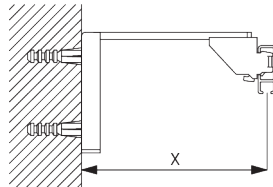

FITTING

A. FITTING INFORMATION

For detailed fitting information, visit the Silent Gliss website.

Fixing points

B. CEILING FITTING

Bracket SG 3603

SG 3603
Bracket

C. WALL FITTING

Smart Fix

Smart Fix SG 11200 - SG 11205 and bracket SG 3603:
Screw SG 10492 (M4x8) needed.

Square Smart Fix SG 11210 - SG 11215 and bracket SG 3603:
Screw SG 10492 (M4x8) needed.

Smart Fix	X mm
SG 11200 / SG 11210	70
SG 11201 / SG 11211	90
SG 11202 / SG 11212	110
SG 11203 / SG 11213	130
SG 11204 / SG 11214	160
SG 11205 / SG 11215	210
SG 11154	120-148
SG 11155	150-178
SG 11156	200-228