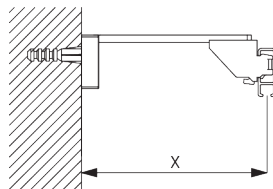

FITTING

A. FITTING INFORMATION

For detailed fitting information, visit the Silent Gliss website.

Fixing points

B. CEILING FITTING

Bracket SG 3603

SG 3603
Bracket

C. WALL FITTING

Smart Fix

Smart Fix SG 11200 - SG 11205 and bracket SG 3603:
Screw SG 10492 (M4x8) needed.

Square Smart Fix SG 11210 - SG 11215 and bracket SG 3603:
Screw SG 10492 (M4x8) needed.

Smart Fix	X mm
SG 11200 / SG 11210	70
SG 11201 / SG 11211	90
SG 11202 / SG 11212	110
SG 11203 / SG 11213	130
SG 11204 / SG 11214	160
SG 11205 / SG 11215	210
SG 11154	120-148
SG 11155	150-178
SG 11156	200-228