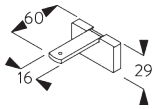

**Universal Smart Fix SG 11154 - SG 11156 and bracket
SG 3603:**

Screw SG 10277 (M4x12) needed.

SG 3603

Bracket

SG 10492

Pan head screw M4x8

SG 10277

Pan head screw M4x12

SG 11200

Smart Fix 60 mm

SG 11201

Smart Fix 80 mm

SG 11202

Smart Fix 100 mm

SG 11203

Smart Fix 120 mm

SG 11204

Smart Fix 150 mm

SG 11205

Smart Fix 200 mm

SG 11210

Square Smart Fix 60 mm

SG 11211

Square Smart Fix 80 mm