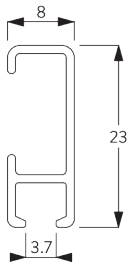

Features:

- Bendable

SYSTEM SPECIFICATIONS

A. PROFILE

Profile and bending information

SG 1080p

Profile

Radius:
✓ 6 cm, 10 cm, >30 cm

B. HOW TO MEASURE

A: System width

B: System height

C: Distance between floor and fabric

C. SPECIFICATION

TEXT

EN

Silent Gliss SG 1080 Hand Drawn Curtain Track System. Comprises aluminium profile SG1080 supplied made to measure in silver anodised or white powder coated, alternatively a specified RAL colour. SG 3533 at 14/m and 2 end covers SG 3605/ end stops SG 3070 per length. Top fixed with brackets SG 3603 at max. 600 mm centres / wall fix SG Smart Fix at max. 600 mm centres.