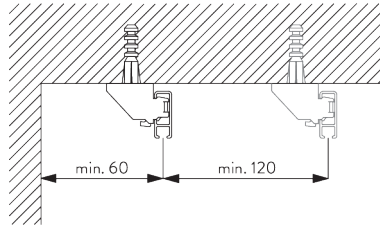

FITTING

A. FITTING INFORMATION

For detailed fitting information, visit the Silent Gliss website.

Fixing points

B. CEILING FITTING

Bracket SG 3603

SG 3603
Bracket

C. WALL FITTING

Smart Fix

Smart Fix SG 11200 - SG 11205 and bracket SG 3603:
Screw SG 10492 (M4x8) needed.

Square Smart Fix SG 11210 - SG 11215 and bracket SG 3603:
Screw SG 10492 (M4x8) needed.

Smart Fix	X mm
SG 11200 / SG 11210	70
SG 11201 / SG 11211	90
SG 11202 / SG 11212	110
SG 11203 / SG 11213	130
SG 11204 / SG 11214	160
SG 11205 / SG 11215	210
SG 11154	120-148
SG 11155	150-178
SG 11156	200-228