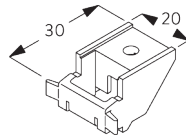

FITTING

A. FITTING INFORMATION

For detailed fitting information, visit the Silent Gliss website.

Fixing points

B. CEILING FITTING

Bracket SG 3603

SG 3603
Bracket

C. WALL FITTING

Smart Fix

Smart Fix SG 11200 - SG 11205 and bracket SG 3603:
Screw SG 10492 (M4x8) needed.

Square Smart Fix SG 11210 - SG 11215 and bracket SG 3603:
Screw SG 10492 (M4x8) needed.

Smart Fix	X mm
SG 11200 / SG 11210	70
SG 11201 / SG 11211	90
SG 11202 / SG 11212	110
SG 11203 / SG 11213	130
SG 11204 / SG 11214	160
SG 11205 / SG 11215	210
SG 11154	120-148
SG 11155	150-178
SG 11156	200-228