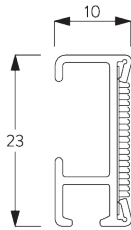

Features:

- 1-to-1 gear drive
- Bead chain

SYSTEM SPECIFICATIONS

A. SYSTEM DIMENSIONS

2.5 m

3 m

7.5 m²

3 kg

B. PROFILE

Profile information

SG 2116
Velcro profile

SG 2004
Bottom bar 20x7 mm

SG 2135
Rod steel ø 3 mm

SG 2137
Rod fiberglass ø 4 mm

SG 2111
Shaft

C. HOW TO MEASURE