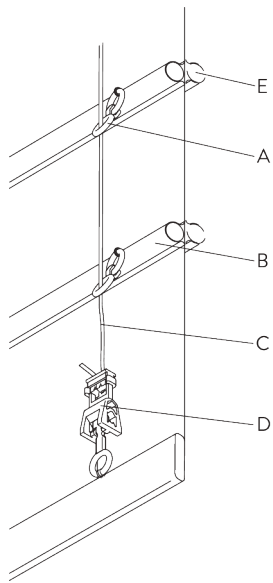

SYSTEM OPTIONS

A. FABRIC MAKE-UP

Type A

A: Ring tape SG 2164 / SG 3074

B: Tape

C: Child safety hook set SG 3164

D: Hollow hem

E: Bottom bar SG 2004

F: Child safety: max. distance 200 mm

Type B

A: Hollow hem

B: Child safety eyelet hard fold SG 3069

C: Rod SG 2135

D: Tape

E: Child safety hook set SG 3164

Type C

A: Child safety eyelet set SG 3161

B: Tube SG 2135 / SG 2137

C: Tape

D: Child safety hook set SG 3164

E: Option: tube SG 2135 / SG 2137 can be installed to room side

PARTS

A. STANDARD PARTS

	SG 2004 Bottom bar 20x7 mm
	SG 2049 Chain drive
	SG 2059 Safety clip
	SG 2111 Shaft
	SG 2116 Velcro profile
	SG 2131 End cover
	SG 2539 Tape
	SG 2865 Bead chain connector ø 4.6 mm
	SG 2872 Bead chain plastic ø 4.6 mm
	SG 3164 Child safety hook set
	SG 3603 Bracket
	SG 10731 Child safety retainer set

B. OPTIONAL PARTS

	SG 2135 Rod steel ø 3 mm
	SG 2137 Rod fiberglass ø 4 mm
	SG 2164 Ring tape
	SG 3055 Hook
	SG 3069 Child safety eyelet
	SG 3074 Loop tape
	SG 3161 Child safety eyelet set
	SG 3340 Cord/chain weight
	SG 3655 Bracket 50 mm
	SG 3660 Bracket 65 mm
	SG 4845 Bead chain metal ø 4.5 mm
	SG 10277 Pan head screw M4x12
	SG 10492 Pan head screw M4x8
	SG 11154 Universal Smart Fix 120 mm