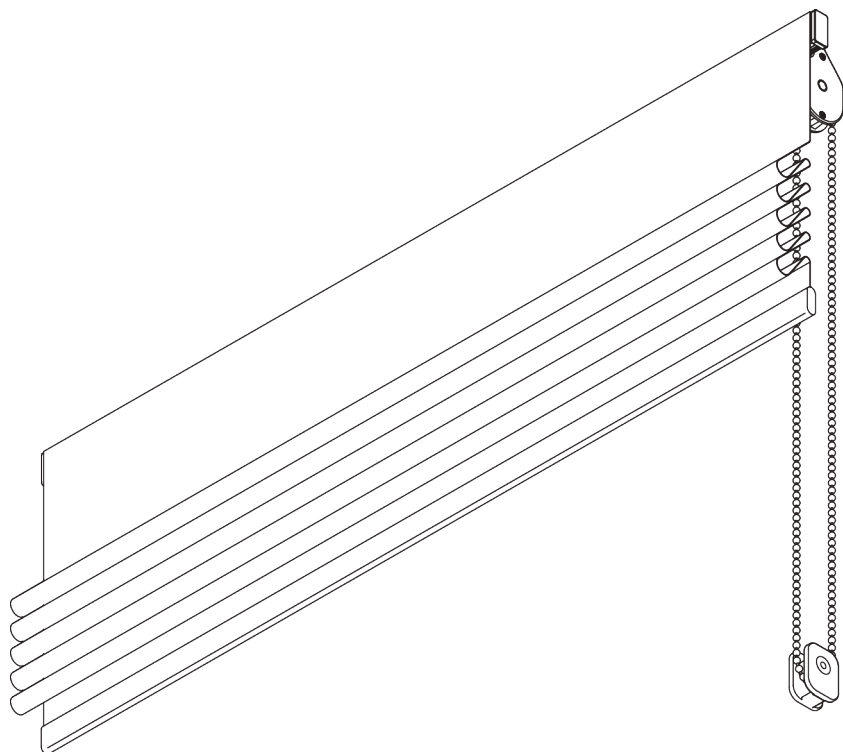

SG 2020

PRODUCT INFORMATION

- **Operation:** chain
- **Range:** S - M
- **Fitting:** ceiling, wall
- **Colours:** white RAL 9016, anodised aluminum
- **Fabrics:** refer to Silent Gliss fabric collection

Features:

- 1-to-1 gear drive
- Bead chain

SYSTEM SPECIFICATIONS

A. SYSTEM DIMENSIONS

2.5 m

3 m

7.5 m²

3 kg

B. PROFILE

Profile information

SG 2116
Velcro profile

SG 2004
Bottom bar 20x7 mm

SG 2135
Rod steel ø 3 mm

SG 2137
Rod fiberglass ø 4 mm

SG 2111
Shaft

C. HOW TO MEASURE

- A: System width
- B: System height
- C: Chain height
- D: Safety retainer SG 10731 min. 150 cm above floor

D. SPECIFICATION

TEXT

EN

Silent Gliss SG 2020 Chain Operated Roman Blind Headrail System. Comprises headrail SG 2116 with bonded hook and loop insert and take up reels SG 2081. Metal operating bead chain SG 4845. Left / right hand side operation. Wall fix with brackets SG 3630 / Smart Fix system. Top fix with brackets SG 3603.