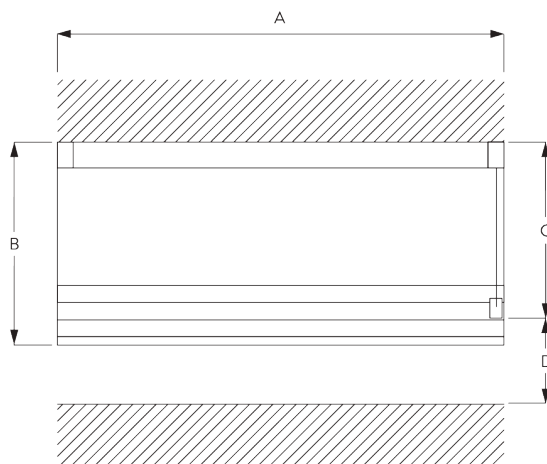

Features:

- 1-to-1 gear drive
- Bead chain

SYSTEM SPECIFICATIONS

A. SYSTEM DIMENSIONS

2.5 m

3 m

7.5 m²

3 kg

B. PROFILE

Profile information

SG 2116
Velcro profile

SG 2004
Bottom bar 20x7 mm

SG 2135
Rod steel ø 3 mm

SG 2137
Rod fiberglass ø 4 mm

SG 2111
Shaft

C. HOW TO MEASURE

- A: System width
- B: System height
- C: Chain height
- D: Safety retainer SG 10731 min. 150 cm above floor

D. SPECIFICATION

TEXT

EN

Silent Gliss SG 2020 Chain Operated Roman Blind Headrail System. Comprises headrail SG 2116 with bonded hook and loop insert and take up reels SG 2081. Metal operating bead chain SG 4845. Left / right hand side operation. Wall fix with brackets SG 3630 / Smart Fix system. Top fix with brackets SG 3603.