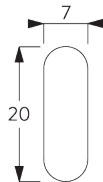

Features:

- 1-to-1 gear drive
- Bead chain

SYSTEM SPECIFICATIONS

A. SYSTEM DIMENSIONS

2.5 m

3 m

7.5 m²

3 kg

B. PROFILE

Profile information

SG 2116
Velcro profile

SG 2004
Bottom bar 20x7 mm

SG 2135
Rod steel ø 3 mm

SG 2137
Rod fiberglass ø 4 mm

SG 2111
Shaft

C. HOW TO MEASURE