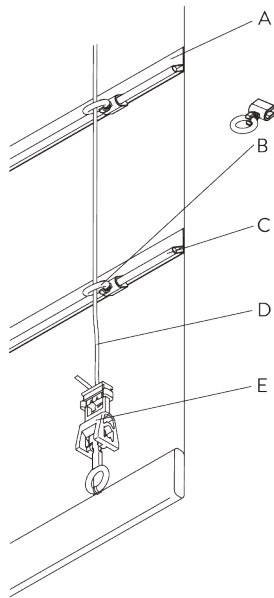

SYSTEM OPTIONS

A. FABRIC MAKE-UP

Type A

A: Ring tape SG 2164 / SG 3074

B: Tape

C: Child safety hook set SG 3164

D: Hollow hem

E: Bottom bar SG 2004

F: Child safety: max. distance 200 mm

Type B

A: Hollow hem

B: Child safety eyelet hard fold SG 3069

C: Rod SG 2135

D: Tape

E: Child safety hook set SG 3164

Type C

A: Child safety eyelet set SG 3161

B: Tube SG 2135 / SG 2137

C: Tape

D: Child safety hook set SG 3164

E: Option: tube SG 2135 / SG 2137 can be installed to room side

PARTS

A. STANDARD PARTS

	SG 2004 Bottom bar 20x7 mm
	SG 2049 Chain drive
	SG 2059 Safety clip
	SG 2111 Shaft
	SG 2116 Velcro profile
	SG 2131 End cover
	SG 2539 Tape
	SG 2865 Bead chain connector ø 4.6 mm
	SG 2872 Bead chain plastic ø 4.6 mm
	SG 3164 Child safety hook set
	SG 3603 Bracket
	SG 10731 Child safety retainer set