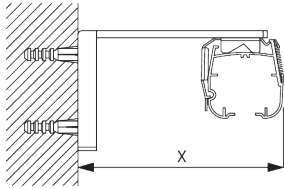

Bracket SG 2302

SG 2302
Bracket

Bracket SG 2346

SG 2346
Bracket

C. WALL FITTING

Smart Fix

Smart Fix SG 11200 - SG 11205 and bracket SG 2302:
Screw SG 10395 (M4x6) needed.

Square Smart Fix SG 11210 - SG 11215 and bracket SG 2302:
Screw SG 10395 (M4x6) needed.

Universal Smart Fix SG 11154 - SG 11156 and bracket SG 2302:
Screw SG 10492 (M4x8) needed.

Smart Fix	X mm
SG 11200 / SG 11210	71-79
SG 11201 / SG 11211	91-99
SG 11202 / SG 11212	111-119
SG 11203 / SG 11213	131-139
SG 11204 / SG 11214	161-169
SG 11205 / SG 11215	211-219
SG 11154	126-152
SG 11155	156-182
SG 11156	206-232