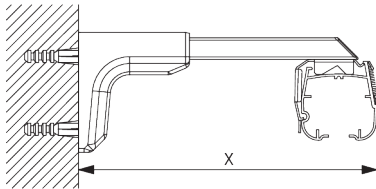

- 4-to-1 gear drive
- Stainless steel bead chain
- Enclosed headrail
- Integrated magnetic child safety end-set

SYSTEM SPECIFICATIONS

A. SYSTEM DIMENSIONS

3 m

60 cm

3.4 m

10 m²

4 kg

B. PROFILE

Profile information

SG 2301
Velcro profile

SG 2309
Shaft

SG 2004
Bottom bar 20x7 mm

SG 2135
Rod steel ø 3 mm

SG 2137
Rod fiberglass ø 4 mm

C. HOW TO MEASURE

Bracket SG 2302

SG 2302
Bracket

Bracket SG 2346

SG 2346
Bracket

C. WALL FITTING

Smart Fix

Smart Fix SG 11200 - SG 11205 and bracket SG 2302:
Screw SG 10395 (M4x6) needed.

Square Smart Fix SG 11210 - SG 11215 and bracket SG 2302:
Screw SG 10395 (M4x6) needed.

Universal Smart Fix SG 11154 - SG 11156 and bracket SG 2302:
Screw SG 10492 (M4x8) needed.

Smart Fix	X mm
SG 11200 / SG 11210	71-79
SG 11201 / SG 11211	91-99
SG 11202 / SG 11212	111-119
SG 11203 / SG 11213	131-139
SG 11204 / SG 11214	161-169
SG 11205 / SG 11215	211-219
SG 11154	126-152
SG 11155	156-182
SG 11156	206-232