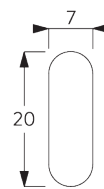

- 4-to-1 gear drive
- Stainless steel bead chain
- Enclosed headrail
- Integrated magnetic child safety end-set

SYSTEM SPECIFICATIONS

A. SYSTEM DIMENSIONS

3 m

60 cm

3.4 m

10 m²

4 kg

B. PROFILE

Profile information

SG 2301
Velcro profile

SG 2309
Shaft

SG 2004
Bottom bar 20x7 mm

SG 2135
Rod steel ø 3 mm

SG 2137
Rod fiberglass ø 4 mm

C. HOW TO MEASURE

Breakaway child safety chain drive SG 2307

A: System width
B: System height
C: Chain height

FITTING

A. FITTING INFORMATION

For detailed fitting information, visit the *Silent Gliss* website.

Fixing points

B. CEILING FITTING