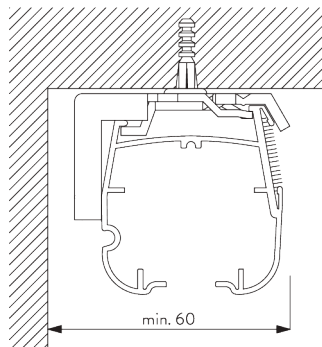

- 4-to-1 gear drive
- Stainless steel bead chain
- Enclosed headrail
- Integrated magnetic child safety end-set

SYSTEM SPECIFICATIONS

A. SYSTEM DIMENSIONS

3 m

60 cm

3.4 m

10 m²

4 kg

B. PROFILE

Profile information

SG 2301
Velcro profile

SG 2309
Shaft

SG 2004
Bottom bar 20x7 mm

SG 2135
Rod steel ø 3 mm

SG 2137
Rod fiberglass ø 4 mm

C. HOW TO MEASURE

Breakaway child safety chain drive SG 2307

A: System width
B: System height
C: Chain height

FITTING

A. FITTING INFORMATION

For detailed fitting information, visit the *Silent Gliss* website.

Fixing points

B. CEILING FITTING

Bracket SG 2302

SG 2302
Bracket

Bracket SG 2346

SG 2346
Bracket

C. WALL FITTING

Smart Fix

Smart Fix SG 11200 - SG 11205 and bracket SG 2302:
Screw SG 10395 (M4x6) needed.

Square Smart Fix SG 11210 - SG 11215 and bracket SG 2302:
Screw SG 10395 (M4x6) needed.