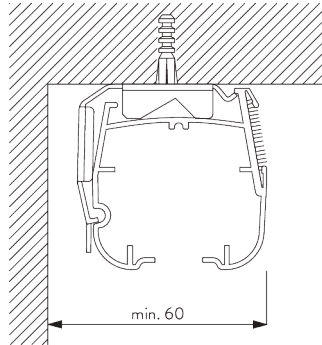

- 4-to-1 gear drive
- Stainless steel bead chain
- Enclosed headrail
- Integrated magnetic child safety end-set

SYSTEM SPECIFICATIONS

A. SYSTEM DIMENSIONS

3 m

60 cm

3.4 m

10 m²

4 kg

B. PROFILE

Profile information

SG 2301
Velcro profile

SG 2309
Shaft

SG 2004
Bottom bar 20x7 mm

SG 2135
Rod steel ø 3 mm

SG 2137
Rod fiberglass ø 4 mm

C. HOW TO MEASURE

Breakaway child safety chain drive SG 2307

A: System width
B: System height
C: Chain height

FITTING

A. FITTING INFORMATION

For detailed fitting information, visit the *Silent Gliss* website.

Fixing points

B. CEILING FITTING

Bracket SG 2302

SG 2302
Bracket

Bracket SG 2346

SG 2346
Bracket

C. WALL FITTING

Smart Fix

Smart Fix SG 11200 - SG 11205 and bracket SG 2302:
Screw SG 10395 (M4x6) needed.

Square Smart Fix SG 11210 - SG 11215 and bracket SG 2302:
Screw SG 10395 (M4x6) needed.