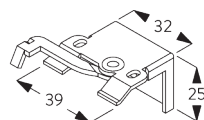

- 4-to-1 gear drive
- Stainless steel bead chain
- Enclosed headrail
- Integrated magnetic child safety end-set

SYSTEM SPECIFICATIONS

A. SYSTEM DIMENSIONS

3 m

60 cm

3.4 m

10 m²

4 kg

B. PROFILE

Profile information

SG 2301
Velcro profile

SG 2309
Shaft

SG 2004
Bottom bar 20x7 mm

SG 2135
Rod steel ø 3 mm

SG 2137
Rod fiberglass ø 4 mm

C. HOW TO MEASURE

Breakaway child safety chain drive SG 2307

A: System width
B: System height
C: Chain height

FITTING

A. FITTING INFORMATION

For detailed fitting information, visit the *Silent Gliss* website.

Fixing points

B. CEILING FITTING

Bracket SG 2302

SG 2302
Bracket

Bracket SG 2346

SG 2346
Bracket

C. WALL FITTING

Smart Fix

Smart Fix SG 11200 - SG 11205 and bracket SG 2302:
Screw SG 10395 (M4x6) needed.

Square Smart Fix SG 11210 - SG 11215 and bracket SG 2302:
Screw SG 10395 (M4x6) needed.