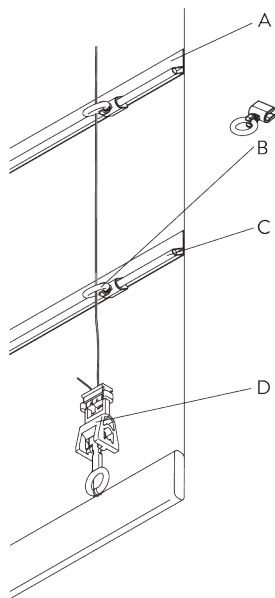

SG 11154
Universal Smart Fix 120 mm

SG 11155
Universal Smart Fix 150 mm

SG 11156
Universal Smart Fix 200 mm

SYSTEM OPTIONS

A. FABRIC MAKE-UP

Type A (standard)

- A: Loop tape SG 3074
- B: Child safety hook set SG 3164
- C: Hollow hem
- D: Bottom bar SG 2004
- E: Child safety: max. distance 200 mm

Type B (rod)

- A: Hollow hem
- B: Child safety eyelet hard fold SG 3069
- C: Rod SG 2135
- D: Child safety hook set SG 3164

Type C (rod)

- A: Child safety eyelet set SG 3161
- B: Rod SG 2135 / SG 2137
- C: Child safety hook set SG 3164
- D: Option: rod SG 2135 / SG 2137 can be installed to room side

PARTS

A. STANDARD PARTS

	SG 2004 Bottom bar 20x7 mm
	SG 2301 Velcro profile
	SG 2307 Child safety chain drive set 4:1
	SG 2308 Cord drum with lift cord
	SG 2309 Shaft
	SG 2311 Bead chain metal ø 4.5 mm
	SG 2539 Tape
	SG 3164 Child safety hook set