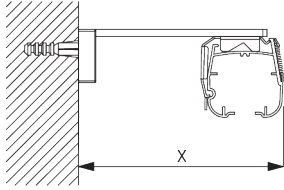

Bracket SG 2302

SG 2302
Bracket

Bracket SG 2346

SG 2346
Bracket

C. WALL FITTING

Smart Fix

Smart Fix SG 11200 - SG 11205 and bracket SG 2302:
Screw SG 10395 (M4x6) needed.

Square Smart Fix SG 11210 - SG 11215 and bracket SG 2302:
Screw SG 10395 (M4x6) needed.