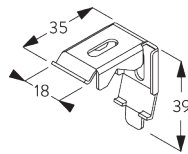

- 4-to-1 gear drive
- Stainless steel bead chain
- Enclosed headrail
- Integrated magnetic child safety end-set

SYSTEM SPECIFICATIONS

A. SYSTEM DIMENSIONS

3 m

60 cm

3.4 m

10 m²

4 kg

B. PROFILE

Profile information

SG 2301
Velcro profile

SG 2309
Shaft

SG 2004
Bottom bar 20x7 mm

SG 2135
Rod steel ø 3 mm

SG 2137
Rod fiberglass ø 4 mm

C. HOW TO MEASURE

Breakaway child safety chain drive SG 2307

A: System width
B: System height
C: Chain height

FITTING

A. FITTING INFORMATION

For detailed fitting information, visit the *Silent Gliss* website.

Fixing points

B. CEILING FITTING

Bracket SG 2302

SG 2302
Bracket

Bracket SG 2346

SG 2346
Bracket

C. WALL FITTING

Smart Fix

Smart Fix SG 11200 - SG 11205 and bracket SG 2302:
Screw SG 10395 (M4x6) needed.

Square Smart Fix SG 11210 - SG 11215 and bracket SG 2302:
Screw SG 10395 (M4x6) needed.