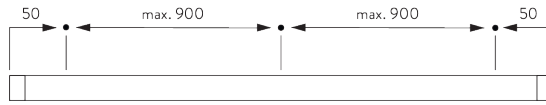

- 4-to-1 gear drive
- Stainless steel bead chain
- Enclosed headrail
- Integrated magnetic child safety end-set

SYSTEM SPECIFICATIONS

A. SYSTEM DIMENSIONS

3 m

60 cm

3.4 m

10 m²

4 kg

B. PROFILE

Profile information

SG 2301
Velcro profile

SG 2309
Shaft

SG 2004
Bottom bar 20x7 mm

SG 2135
Rod steel ø 3 mm

SG 2137
Rod fiberglass ø 4 mm

C. HOW TO MEASURE

Breakaway child safety chain drive SG 2307

A: System width
B: System height
C: Chain height

FITTING

A. FITTING INFORMATION

For detailed fitting information, visit the *Silent Gliss* website.

Fixing points

B. CEILING FITTING

Bracket SG 2302

SG 2302
Bracket

Bracket SG 2346

SG 2346
Bracket

C. WALL FITTING

Smart Fix

Smart Fix SG 11200 - SG 11205 and bracket SG 2302:
Screw SG 10395 (M4x6) needed.

Square Smart Fix SG 11210 - SG 11215 and bracket SG 2302:
Screw SG 10395 (M4x6) needed.