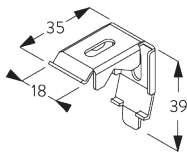

B. PROFILE

Profile information

SG 2301
Velcro profile

SG 2309
Shaft

SG 2004
Bottom bar 20x7 mm

SG 2135
Rod steel ø 3 mm

SG 2137
Rod fiberglass ø 4 mm

C. HOW TO MEASURE

Bracket SG 2302

SG 2302
Bracket

Bracket SG 2346

SG 2346
Bracket

C. WALL FITTING

Smart Fix

Smart Fix SG 11200 - SG 11205 and bracket SG 2302:
Screw SG 10395 (M4x6) needed.

Square Smart Fix SG 11210 - SG 11215 and bracket SG 2302:
Screw SG 10395 (M4x6) needed.

Universal Smart Fix SG 11154 - SG 11156 and bracket SG 2302:
Screw SG 10492 (M4x8) needed.

Smart Fix	X mm
SG 11200 / SG 11210	71-79
SG 11201 / SG 11211	91-99
SG 11202 / SG 11212	111-119
SG 11203 / SG 11213	131-139
SG 11204 / SG 11214	161-169
SG 11205 / SG 11215	211-219
SG 11154	126-152
SG 11155	156-182
SG 11156	206-232