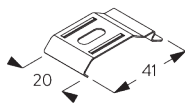

SG 2616
Bracket

SG 10395
Pan head screw M4x6

SG 10492
Pan head screw M4x8