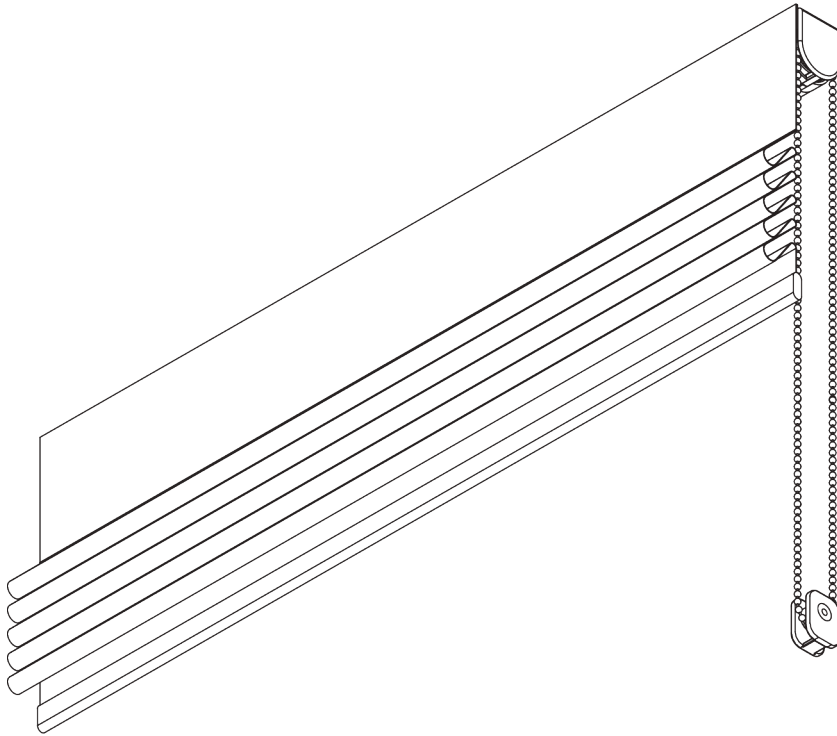

SG 2330

PRODUCT INFORMATION

- **Operation:** chain
- **Range:** S - M
- **Fitting:** ceiling, wall
- **Colours:** white RAL 9016
- **Fabrics:** refer to Silent Gliss fabric collection

Features:

- 4-to-1 gear drive
- Stainless steel bead chain
- Enclosed headrail

SYSTEM SPECIFICATIONS

A. SYSTEM DIMENSIONS

3 m

60 cm

3 m

9 m²

4.5 kg

B. PROFILE

Profile information

SG 2321
Profile

SG 8214
Profile ø 18 mm

SG 2004
Bottom bar 20x7 mm

SG 2135
Rod steel ø 3 mm

SG 2137
Rod fiberglass ø 4 mm

C. HOW TO MEASURE

- A: System width
- B: System height
- C: Chain height
- D: Safety retainer SG 10731 min. 150 cm above floor

D. SPECIFICATION

TEXT

EN

Silent Gliss SG 2330 Chain Operated Roman Blind Headrail System. Comprises headrail SG 2321 made to measure and powder coated in white. Profile SG 8214 with cord holder SG 2323 and detachable cord lock SG 2322 for easy dismantling when washing the fabric. Cord SG 2216 and metal bead chain SG 4845. Top fix using clip bracket SG 2616. Wall fix with SG Smart Fix and SG 2616/SG 2643 at max. 90cm between fixing points. Fabric to be attached to headrail profile using loop tape. Fabric make up according to type A/B/C/D in the system description. For hardfold, the curtain should be delivered with rods SG2144 / SG 2135 / SG 2135. Child Safety components included, compliant to Child Safety Legislation EN 13120. Fabric to be chosen from the Silent Gliss fabric range, Price Groups 1-4.