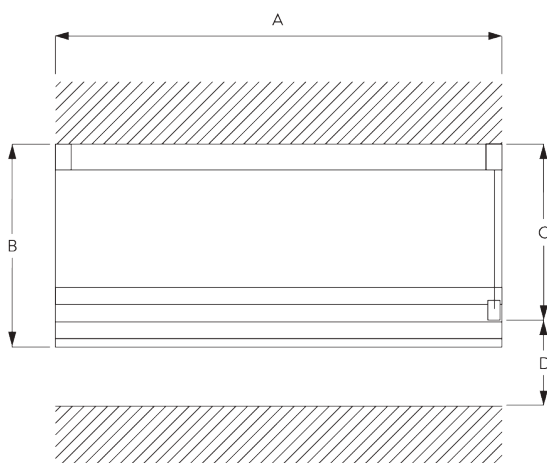

SYSTEM SPECIFICATIONS

A. SYSTEM DIMENSIONS

3 m

60 cm

3 m

9 m²

4.5 kg

B. PROFILE

Profile information

SG 2321
Profile

SG 8214
Profile ø 18 mm

SG 2004
Bottom bar 20x7 mm

SG 2135
Rod steel ø 3 mm

SG 2137
Rod fiberglass ø 4 mm

C. HOW TO MEASURE

- A: System width
- B: System height
- C: Chain height
- D: Safety retainer SG 10731 min. 150 cm above floor

D. SPECIFICATION

TEXT

EN

Silent Gliss SG 2330 Chain Operated Roman Blind Headrail System. Comprises headrail SG 2321 made to measure and powder coated in white. Profile SG 8214 with cord holder SG 2323 and detachable cord lock SG 2322 for easy dismantling when washing the fabric. Cord SG 2216 and metal bead chain SG 4845. Top fix using clip bracket SG 2616. Wall fix with SG Smart Fix and SG 2616/SG 2643 at max. 90cm between fixing points. Fabric to be attached to headrail profile using loop tape. Fabric make up according to type A/B/C/D in the system description. For hardfold, the curtain should be delivered with rods SG2144 / SG 2135 / SG 2135. Child Safety components included, compliant to Child Safety Legislation EN 13120. Fabric to be chosen from the Silent Gliss fabric range, Price Groups 1-4.