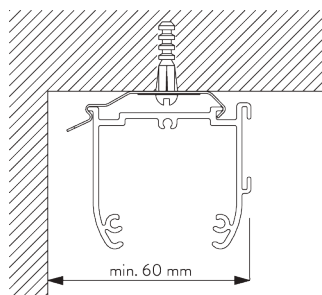

FITTING

A. FITTING INFORMATION

Fixing points

For detailed fitting information, visit the Silent Gliss website.

B. CEILING FITTING

Bracket SG 2616

SG 2616
Bracket

C. WALL FITTING

Smart Fix

Smart Fix SG 11200 - SG 11205 and bracket SG 2616:
Screw SG 10395 (M4x6) needed.

Square Smart Fix SG 11210 - SG 11215 and bracket SG 2616:
Screw SG 10395 (M4x6) needed.

Universal Smart Fix SG 11154 - SG 11156 and bracket SG 2616:
Screw SG 10492 (M4x8) needed.