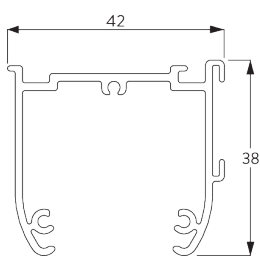

SYSTEM SPECIFICATIONS

A. SYSTEM DIMENSIONS

3 m

60 cm

3 m

9 m²

4.5 kg

B. PROFILE

Profile information

SG 2321
Profile

SG 8214
Profile ø 18 mm

SG 2004
Bottom bar 20x7 mm

SG 2135
Rod steel ø 3 mm

SG 2137
Rod fiberglass ø 4 mm

C. HOW TO MEASURE

- A: System width
- B: System height
- C: Chain height
- D: Safety retainer SG 10731 min. 150 cm above floor