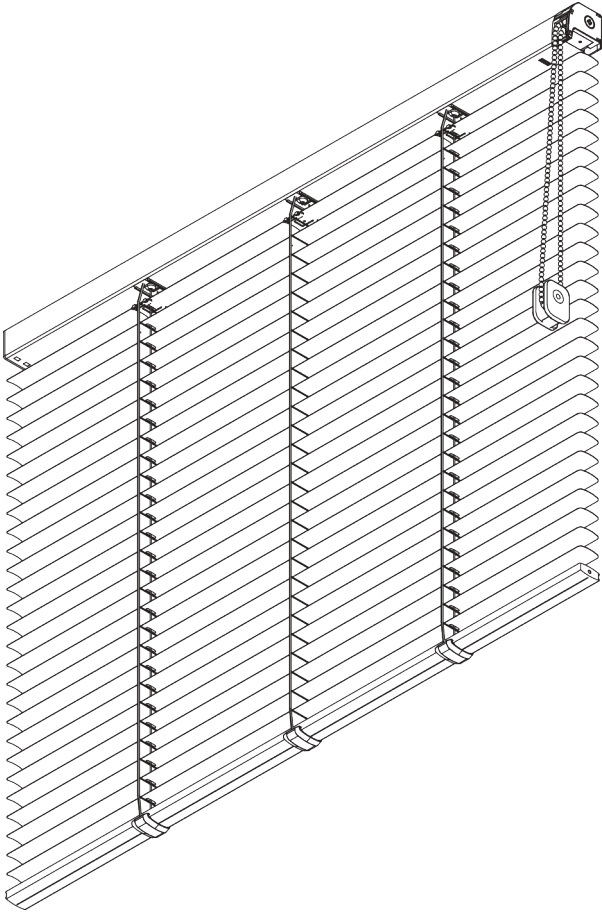

SG 8300

PRODUCT INFORMATION

- **Operation:** chain
- **Range:** S - M
- **Fitting:** ceiling, wall
- **Colours:** refer to Silent Gliss slat collection

Features:

- Optimised light control
- Mono controlled
- Stainless steel bead chain
- Slat width: 25 mm (standard), 16 mm

SYSTEM SPECIFICATIONS

A. SYSTEM DIMENSIONS

3 m

50 cm

3 m

4.5 m²

Slat stack heights

		50	100	150	200	250	300
16 / 25 mm	X	7	9	11	13	15	17

(cm)

B. PROFILE

Profile information

SG 8301
Profile

SG 8214
Profile ø 18 mm

SG 8003
Bottom bar 16 mm

SG 8004
Bottom bar 24 mm

C. HOW TO MEASURE