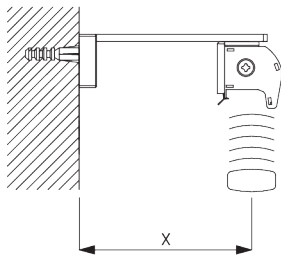

FITTING OPTIONS

A. FITTING INFORMATION

For detailed fitting information, visit the Silent Gliss website.

Fixing points

Side-by-side fitting

Min. distance: 5 mm

B. CEILING FITTING

Bracket SG 8302

SG 8302

Bracket

C. WALL FITTING

Smart Fix

Smart Fix SG 11200 - SG 11201 and bracket SG 8302:

Screw SG 10395 (M4x6) needed.

**Square Smart Fix SG 11210 - SG 11211
and bracket SG 8302:**

Screw SG 10395 (M4x6) needed.

**Universal Smart Fix SG 11154 - SG 11156
and bracket SG 8302:**

Screw SG 10407 (M4x10) needed.

Smart Fix	X mm
SG 11200 / SG 11210	59
SG 11201 / SG 11211	79
SG 11154	109-137
SG 11155	139-167
SG 11156	189-217