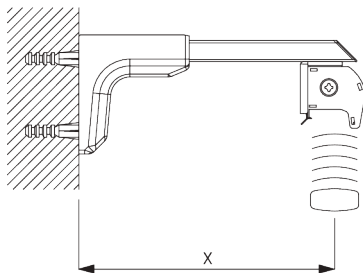

FITTING OPTIONS

A. FITTING INFORMATION

For detailed fitting information, visit the Silent Gliss website.

Fixing points

Side-by-side fitting

Min. distance: 5 mm

B. CEILING FITTING

Bracket SG 8302

SG 8302

Bracket

C. WALL FITTING

Smart Fix

Smart Fix SG 11200 - SG 11201 and bracket SG 8302:

Screw SG 10395 (M4x6) needed.

**Square Smart Fix SG 11210 - SG 11211
and bracket SG 8302:**

Screw SG 10395 (M4x6) needed.

**Universal Smart Fix SG 11154 - SG 11156
and bracket SG 8302:**

Screw SG 10407 (M4x10) needed.

Smart Fix	X mm
SG 11200 / SG 11210	59
SG 11201 / SG 11211	79
SG 11154	109-137
SG 11155	139-167
SG 11156	189-217