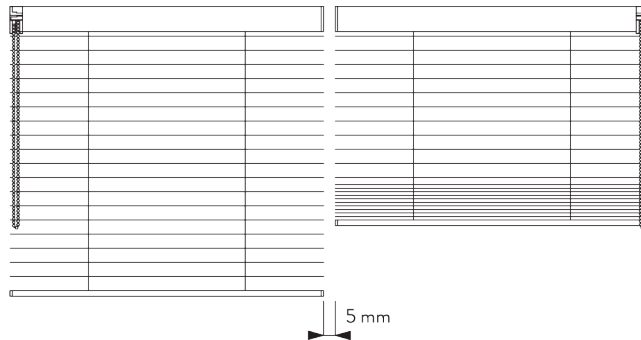

FITTING OPTIONS

A. FITTING INFORMATION

For detailed fitting information, visit the Silent Gliss website.

Fixing points

Side-by-side fitting

Min. distance: 5 mm

B. CEILING FITTING

Bracket SG 8302