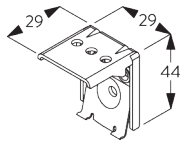

FITTING OPTIONS

A. FITTING INFORMATION

For detailed fitting information, visit the Silent Gliss website.

Fixing points

Side-by-side fitting

Min. distance: 5 mm

B. CEILING FITTING

Bracket SG 8302

SG 8302

Bracket

C. WALL FITTING

Smart Fix

Smart Fix SG 11200 - SG 11201 and bracket SG 8302:

Screw SG 10395 (M4x6) needed.

**Square Smart Fix SG 11210 - SG 11211
and bracket SG 8302:**

Screw SG 10395 (M4x6) needed.