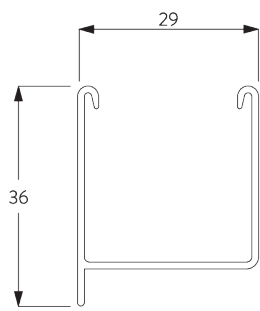

SG 8300

PRODUCT INFORMATION

- **Operation:** chain
- **Range:** S - M
- **Fitting:** ceiling, wall
- **Colours:** refer to Silent Gliss slat collection

Features:

- Optimised light control
- Mono controlled
- Stainless steel bead chain
- Slat width: 25 mm (standard), 16 mm

SYSTEM SPECIFICATIONS

A. SYSTEM DIMENSIONS

3 m

50 cm

3 m

4.5 m²

Slat stack heights

		50	100	150	200	250	300
16 / 25 mm	X	7	9	11	13	15	17

(cm)

B. PROFILE

Profile information

SG 8301
Profile

SG 8214
Profile ø 18 mm

SG 8003
Bottom bar 16 mm

SG 8004
Bottom bar 24 mm

C. HOW TO MEASURE