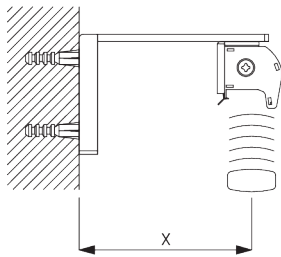

FITTING OPTIONS

A. FITTING INFORMATION

For detailed fitting information, visit the Silent Gliss website.

Fixing points

Side-by-side fitting

Min. distance: 5 mm

B. CEILING FITTING

Bracket SG 8302

SG 8302

Bracket

C. WALL FITTING

Smart Fix

Smart Fix SG 11200 - SG 11201 and bracket SG 8302:

Screw SG 10395 (M4x6) needed.

**Square Smart Fix SG 11210 - SG 11211
and bracket SG 8302:**

Screw SG 10395 (M4x6) needed.