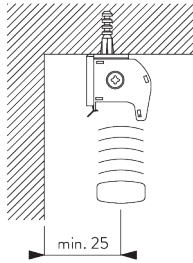

FITTING OPTIONS

A. FITTING INFORMATION

For detailed fitting information, visit the Silent Gliss website.

Fixing points

Side-by-side fitting

Min. distance: 5 mm

B. CEILING FITTING

Bracket SG 8302

SG 8302

Bracket

C. WALL FITTING

Smart Fix

Smart Fix SG 11200 - SG 11201 and bracket SG 8302:

Screw SG 10395 (M4x6) needed.

**Square Smart Fix SG 11210 - SG 11211
and bracket SG 8302:**

Screw SG 10395 (M4x6) needed.