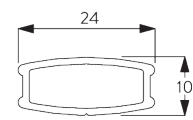

SYSTEM SPECIFICATIONS

A. SYSTEM DIMENSIONS

3 m

50 cm

3 m

4.5 m²

Slat stack heights

		50	100	150	200	250	300
16 / 25 mm	X	7	9	11	13	15	17

(cm)

B. PROFILE

Profile information

SG 8301
Profile

SG 8214
Profile ø 18 mm

SG 8003
Bottom bar 16 mm

SG 8004
Bottom bar 24 mm

C. HOW TO MEASURE

- A: System width
- B: System height
- C: Chain height
- D: Safety Retainer SG 10731 min. 150 cm above floor

D. SPECIFICATION

TEXT

EN

Silent Gliss SG 8300 Chain Operated Venetian Blind. Supplied made to measure and complete comprising aluminium headrail SG 8301 incorporating flange to minimise light ingress at top of blind. Single chain operation RHS / LHS. System fixed with Snap-on-brackets SG 8302 to ceiling / wall at 800-1000 mm intervals plus one 70 mm from each end. Compliant to Child Safety legislation EN 13120 when used in conjunction with either the chain retainer SG 10400 or child safety device SG 10482. Slat colour to be chosen from Silent Gliss 16 / 25 mm range, Price Group 1-3.