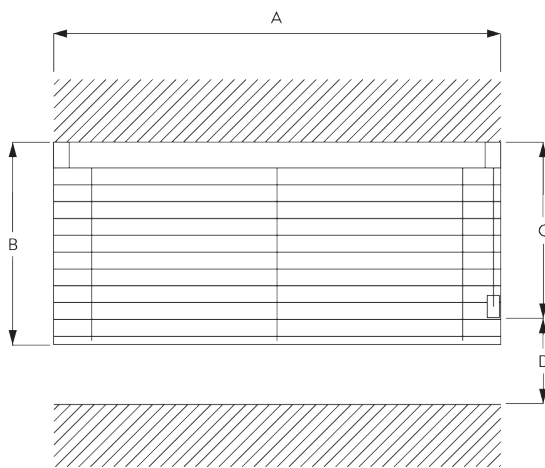

SG 8300

PRODUCT INFORMATION

- **Operation:** chain
- **Range:** S - M
- **Fitting:** ceiling, wall
- **Colours:** refer to Silent Gliss slat collection

Features:

- Optimised light control
- Mono controlled
- Stainless steel bead chain
- Slat width: 25 mm (standard), 16 mm

SYSTEM SPECIFICATIONS

A. SYSTEM DIMENSIONS

3 m

50 cm

3 m

4.5 m²

Slat stack heights

		50	100	150	200	250	300
16 / 25 mm	X	7	9	11	13	15	17

(cm)

B. PROFILE

Profile information

SG 8301
Profile

SG 8214
Profile ø 18 mm

SG 8003
Bottom bar 16 mm

SG 8004
Bottom bar 24 mm

C. HOW TO MEASURE

- A: System width
- B: System height
- C: Chain height
- D: Safety Retainer SG 10731 min. 150 cm above floor

D. SPECIFICATION

TEXT

EN

Silent Gliss SG 8300 Chain Operated Venetian Blind. Supplied made to measure and complete comprising aluminium headrail SG 8301 incorporating flange to minimise light ingress at top of blind. Single chain operation RHS / LHS. System fixed with Snap-on-brackets SG 8302 to ceiling / wall at 800-1000 mm intervals plus one 70 mm from each end. Compliant to Child Safety legislation EN 13120 when used in conjunction with either the chain retainer SG 10400 or child safety device SG 10482. Slat colour to be chosen from Silent Gliss 16 / 25 mm range, Price Group 1-3.