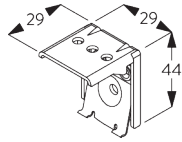

FITTING OPTIONS

A. FITTING INFORMATION

For detailed fitting information, visit the Silent Gliss website.

Fixing points

Side-by-side fitting

Min. distance: 5 mm

B. CEILING FITTING

Bracket SG 8302

SG 8302

Bracket

C. WALL FITTING

Smart Fix

Smart Fix SG 11200 - SG 11201 and bracket SG 8302:

Screw SG 10395 (M4x6) needed.

**Square Smart Fix SG 11210 - SG 11211
and bracket SG 8302:**

Screw SG 10395 (M4x6) needed.

**Universal Smart Fix SG 11154 - SG 11156
and bracket SG 8302:**

Screw SG 10407 (M4x10) needed.

Smart Fix	X mm
SG 11200 / SG 11210	59
SG 11201 / SG 11211	79
SG 11154	109-137
SG 11155	139-167
SG 11156	189-217