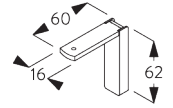

SG 8302

Bracket

C. WALL FITTING

Smart Fix

Smart Fix SG 11200 - SG 11201 and bracket SG 8302:

Screw SG 10395 (M4x6) needed.

**Square Smart Fix SG 11210 - SG 11211
and bracket SG 8302:**

Screw SG 10395 (M4x6) needed.

**Universal Smart Fix SG 11154 - SG 11156
and bracket SG 8302:**

Screw SG 10407 (M4x10) needed.

Smart Fix	X mm
SG 11200 / SG 11210	59
SG 11201 / SG 11211	79
SG 11154	109-137
SG 11155	139-167
SG 11156	189-217

SG 8302
Bracket

SG 10395
Pan head screw M4x6

SG 10407
Pan head screw M4x10

SG 11200
Smart Fix 60 mm

SG 11201
Smart Fix 80 mm

SG 11210
Square Smart Fix 60 mm

SG 11211
Square Smart Fix 80 mm

SG 11154
Universal Smart Fix 120 mm