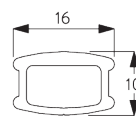

SYSTEM SPECIFICATIONS

A. SYSTEM DIMENSIONS

3 m

50 cm

3 m

4.5 m²

Slat stack heights

		50	100	150	200	250	300
16 / 25 mm	X	7	9	11	13	15	17

(cm)

B. PROFILE

Profile information

SG 8301
Profile

SG 8214
Profile ø 18 mm

SG 8003
Bottom bar 16 mm

SG 8004
Bottom bar 24 mm

C. HOW TO MEASURE